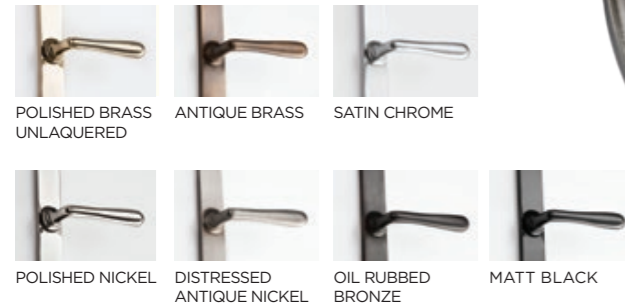

ELEGANCE HARDWARE

Traditional Range

The traditional range of window and door handles are available in a choice of Bulb and Spoon designs and are all available in a range of 7 finishes. All hardware options are perfectly suited, so window and door options will match perfectly. Peg stay options are also available to add that little extra traditional finish.