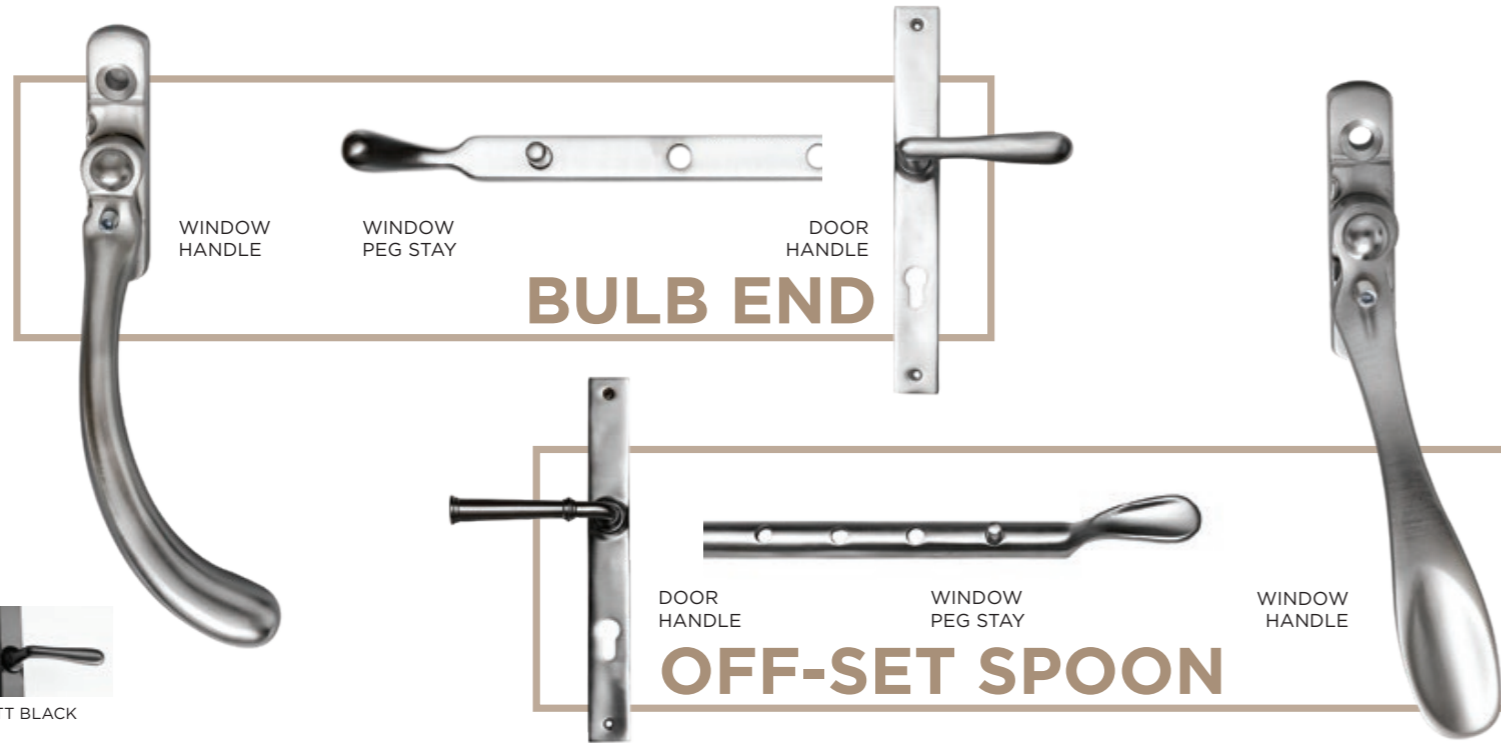

TRANSFORM YOUR HOME

Bring Interiors To Life

Our Expanse bi-fold door will suit any home, whatever style and finish you desire, Aluco Expanse can deliver... and more. Available in 2 to 6 panel opening widths, a multitude of opening options, open inwards or outwards, and all this in single or dual colour options with a range of hardware colour designs. Your choices are virtually endless, Expanse delivers them all with the Aluco quality.

ELEGANCE HARDWARE

Traditional Range

The traditional range of window and door handles are available in a choice of Bulb and Spoon designs and are all available in a range of 7 finishes. All hardware options are perfectly suited, so window and door options will match perfectly. Peg stay options are also available to add that little extra traditional finish.