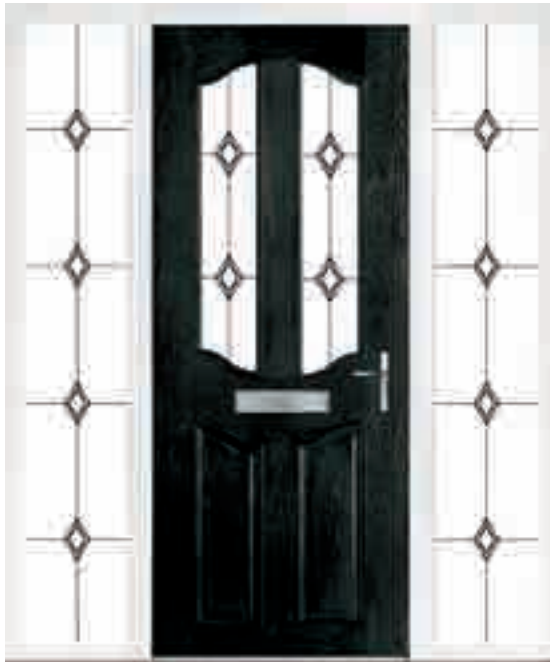

APL Apeer 70 Traditional

APL2 BO500