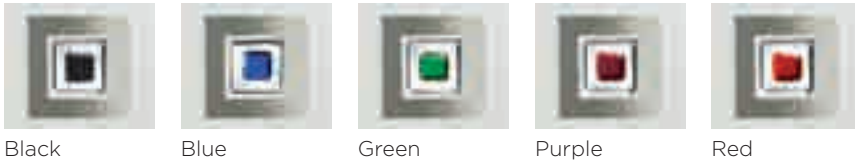

Backing Glass Options

All of the door designs (except RG glass codes) featured throughout the brochure can be backed with a range of obscure glass to suit all requirements for energy efficiency, safety and privacy. This is our standard range but we can offer more styles upon request. Please note there may be an additional charge for non standard obscure glass patterns. There is no choice of backing glass for any of the RG glass code designs shown.