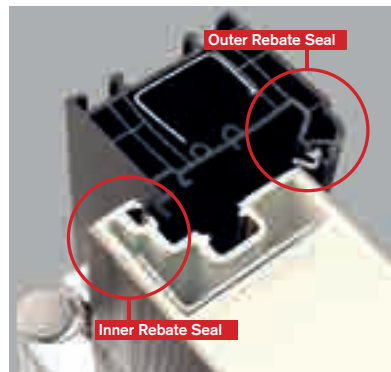

Stay snug with
double protection
from draughts with
our double rebate

Did you know that much like your washing machine or your fridge freezer, your front door can be energy rated too? So, when we created our flagship product the Apeer70, we used the very latest in design and materials to help keep the heat in and the cold out; creating one of the most energy efficient doors available.

A-RATED by design

YOU'RE
HOME NOW

Double Rebate

Apeer70's double rebate system adds additional draught protection by creating an internal secondary rebated seal.

Triple Glazed*

For better insulation every Apeer70 is equipped with toughened triple glazed units and Apeer44 with double glazed units. Glazed units are also available with Low E glass and can be gas filled to offer improved thermal performance.

*Low E glass is only available in clear.

Apeer