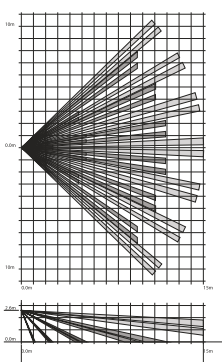

XCELRW coverage

Compatible products

i-on30EX/ EXEUR	30 zone control panel
i-on40/ EUR	40 zone control panel
i-on50EX/ EXEUR	50 zone control panel
i-on160EX/ EXEUR	160 zone control panel
Multibus	1000 zone control panel
Menvier30KPZ	30 zone control panel
Menvier40KPZ	40 zone control panel
Menvier100KPZ	100 zone control panel
Menvier300KPZ	300 zone control panel
Eaton Legacy panels	panel end station

Powering Business Worldwide

Compatible products

i-on16/ EUR	16 zone control panel
i-on30EX/ EXEUR	30 zone control panel
i-on40/ EUR	40 zone control panel
i-on50EX/ EXEUR	50 zone control panel
i-on160EX/ EXEUR	160 zone control panel
Multibus	1000 zone control panel
Menvier30KPZ	30 zone control panel
Menvier40KPZ	40 zone control panel
Menvier100KPZ	100 zone control panel
Menvier300KPZ	300 zone control panel
EXP-R10	10 zone expander
EXP-R30	30 zone expander
762rEUR-00	Two channel radio receiver
768rEUR-50	Eight channel radio receiver expandable to 32 channels with the 769
769rEUR-50	Eight channel expander for use with the 768
Eaton Legacy panels	panel end station

593 Davidson Road, Croydon
SURREY. CR0 6DU

Tel No. : 020-8656-8898
Mobile : 07956-315484

Email : sales@knightinstallations.co.uk

**KNIGHT
INSTALLATIONS**

Specialist Installers of : Intruder Alarm Systems
CCTV, Access Control & Door Entry Systems

www.alarms-uk.com