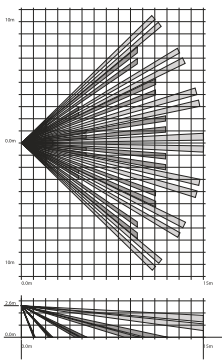

XCELW coverage