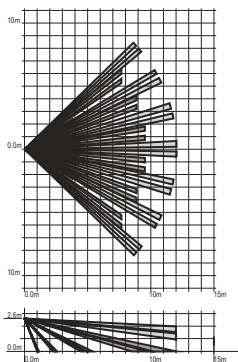

XCELWPT coverage

XCELW coverage

Wireless PIRs Pet and non pet tolerant

<b>Product Codes</b>	Wireless PIR:	XCELR
	Wireless PIR Pet tolerant:	XCELRPT
<b>EN50131 Grade</b>	2	
<b>Environmental Class</b>	2	
<b>PIR Coverage</b>	12m by 90° 9m by 90° (Pet)	
<b>Radio range</b>	Greater than 1000m in free space	
<b>Batteries</b>	1.5v AA alkaline x 2	
<b>Battery life</b>	Up to 40 months	
<b>Pet tolerance (XCELRPT)</b>	Tolerant to pets up to 25kg	