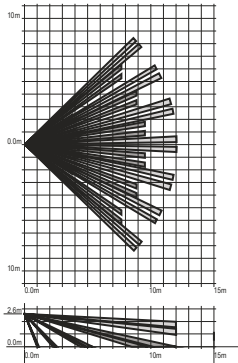

Product Codes	Wired PIR:	XCELW
	Wired PIR Pet tolerant:	XCELWPT
EN50131 Grade	2	
Environmental Class	2	
PIR Coverage	12m by 90° 9m by 90° (Pet)	
Current Consumption	10mA (normal) 15mA (max)	
Pet tolerance	Tolerant to pets up to 25kg (XCELWPT)	

XCELWPT coverage