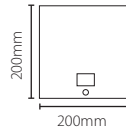

Net2 I/O board - Plastic housing

Sales code 385-710
Price £260.00
More information <http://paxton.info/1343>