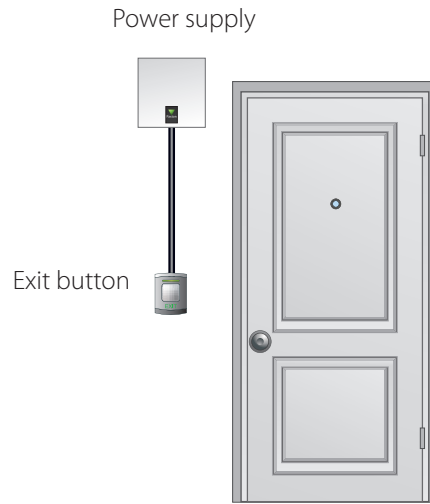

Exit button

Inside