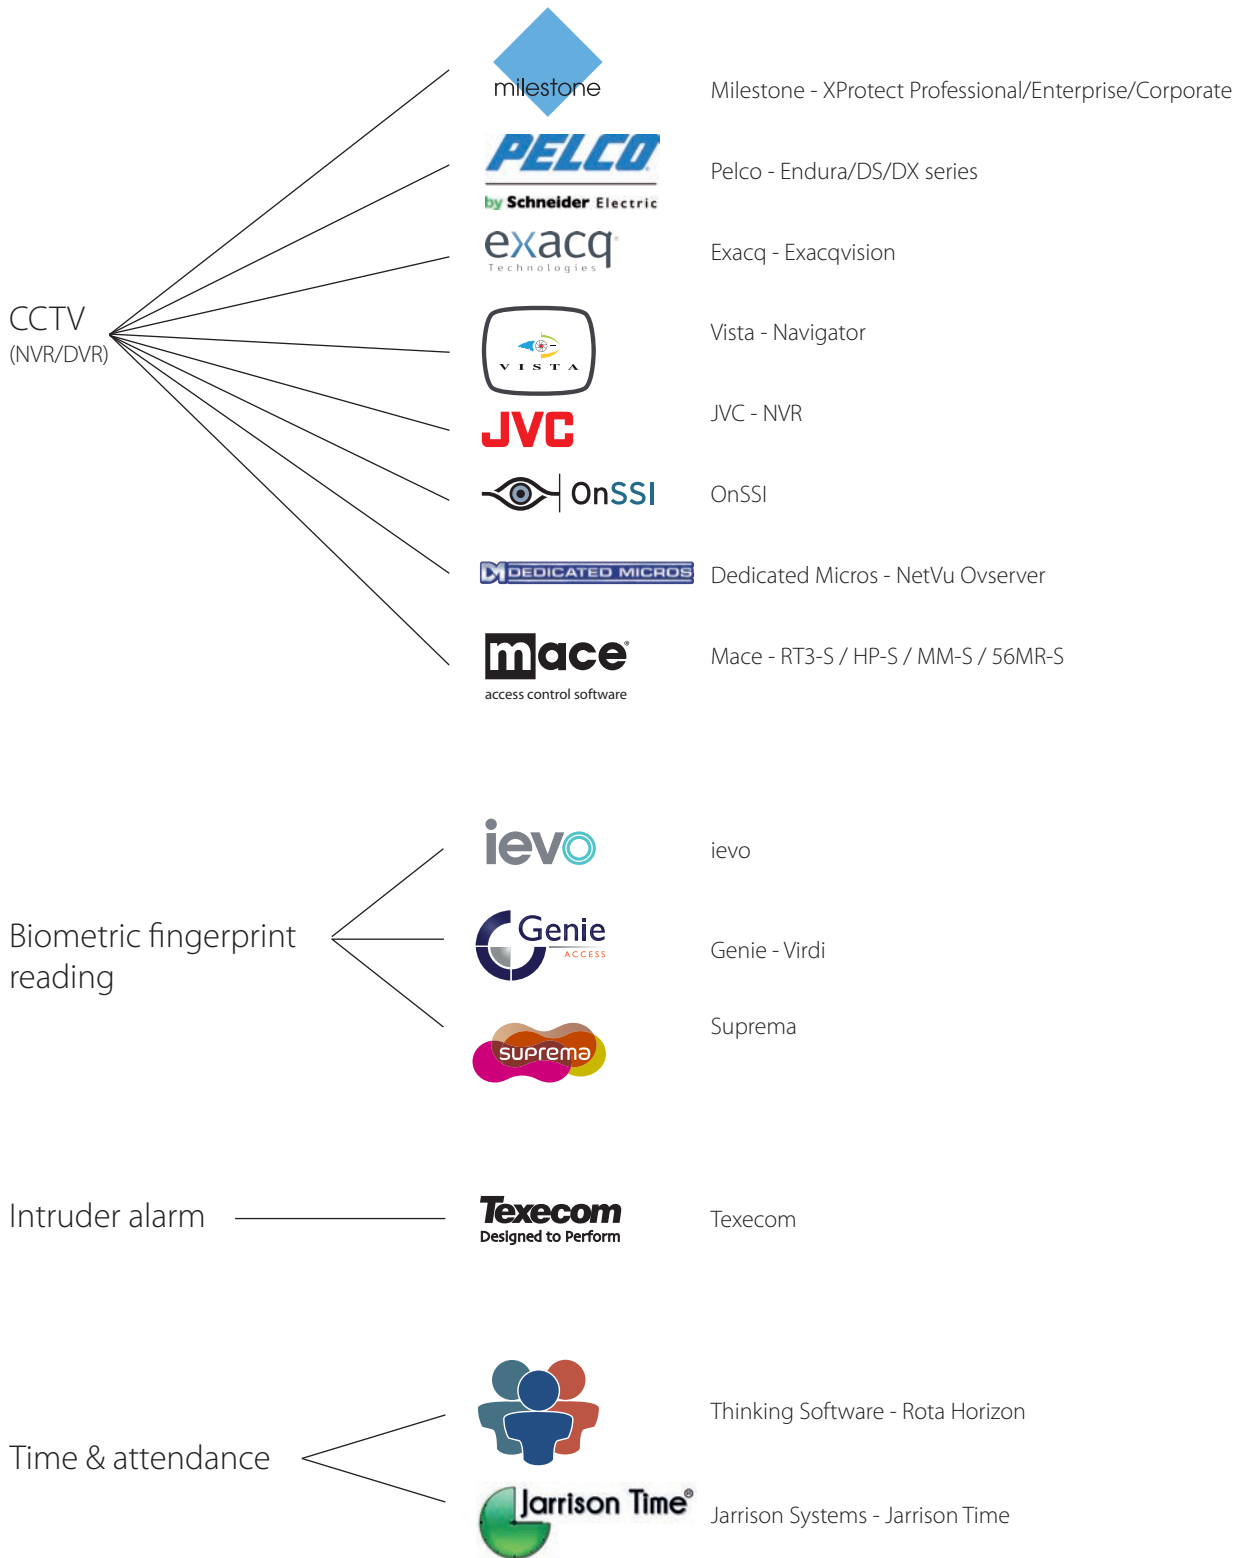

# 40 Net2|Integration

As UK market leaders in access control, Paxton want to ensure that we are providing the most sophisticated solutions available. We do this by working with quality manufacturers to provide the best of breed solutions and making them available to you. You can see a map of our Net2 integration eco system below.