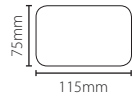

18 Net2 Accessories & Other Components

Net2 desktop reader

Sales code 514-326
Price £55.00
More information <http://paxton.info/1009>