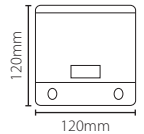

Proximity hands free interface - Plastic housing

Sales code 477-222  
 Price £110.00  
 More information <http://paxton.info/619>

LCD reader image uploader, USB

Sales code 380-592  
 Price £75.00  
 More information <http://paxton.info/1523>