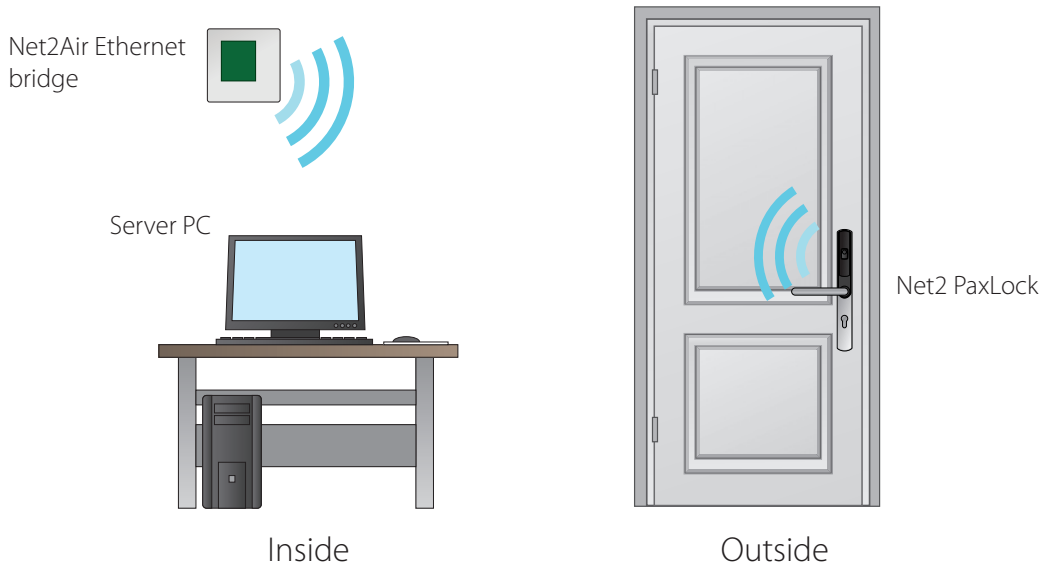

## Net2 PaxLock

- A wireless networked access control system in a slimline door handle
- Manage reports in the Net2 software in real time
- Communicates to the server PC using Net2Air technology via a Net2Air bridge
- Full battery management system
- Mifare or Net2 Proximity compatible versions available