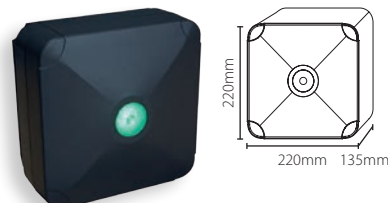

Proximity long range reader

Sales code 313-110
Price £275.00
More information <http://paxton.info/1043>