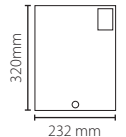

Net2 I/O board - 12V 2A PSU, Plastic cabinet

Sales code 411-623
Price £320.00
More information <http://paxton.info/1343>