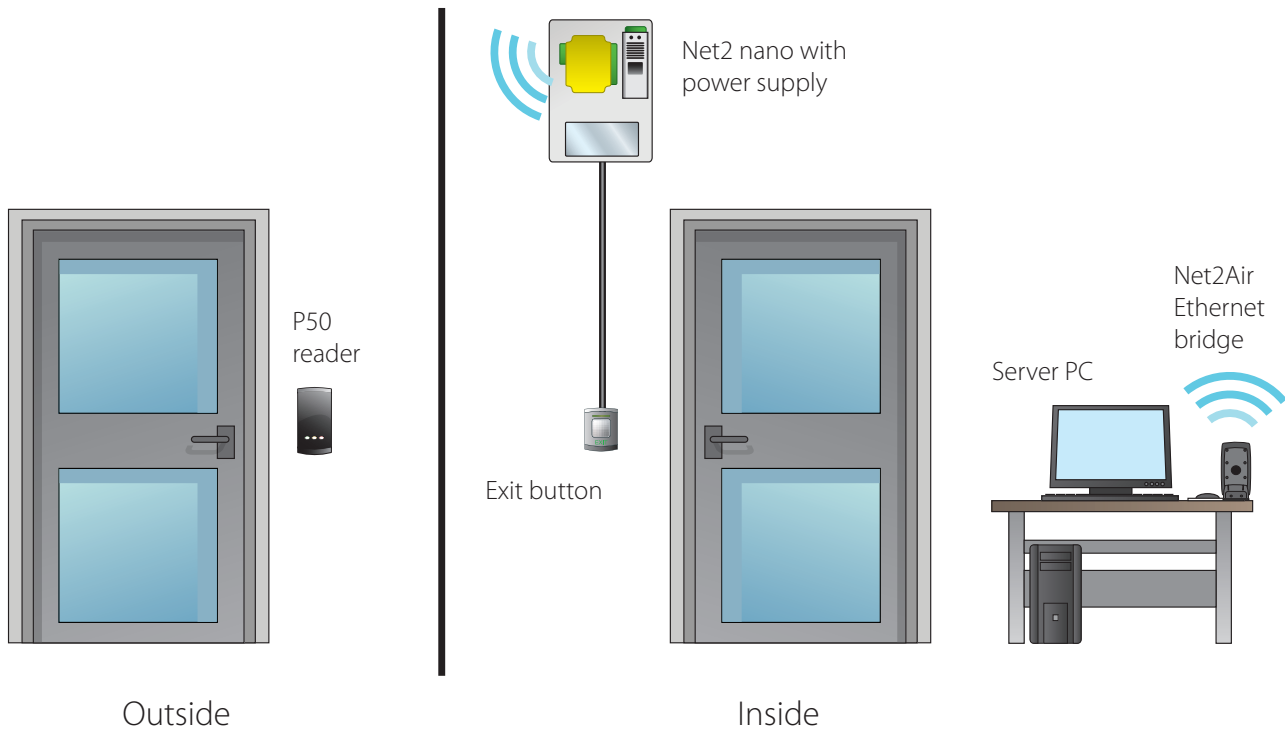

## Net2 nano

- A wireless single door controller
- Communicates to the server PC using Net2Air technology via a Net2Air bridge
- No cable required between Net2 nano and the server PC, reducing installation time