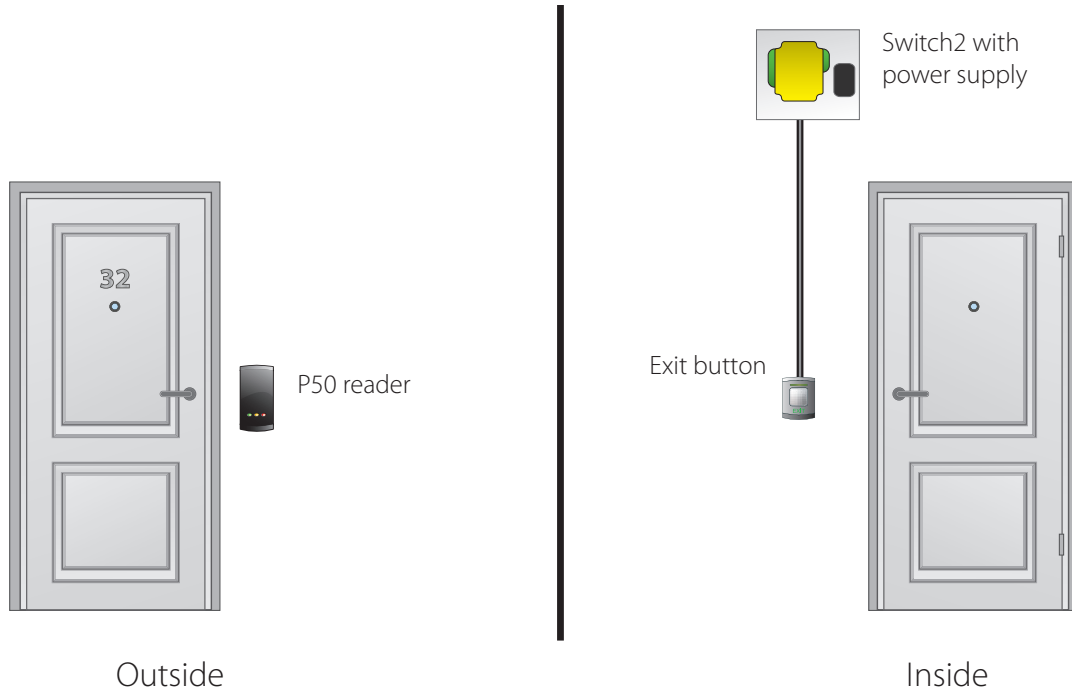

## Switch2

Switch2 is a standalone system that comes as a separate single door controller and reader. The door controller is fitted on the secure side of the door, with the reader fitted on the other side. Switch2 offers a secure solution for customers wishing to control door access, who do not need the reports on users' movements provided by a PC based access control system.