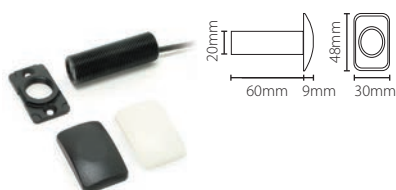

30 Switch2 Readers

Proximity vandal proof reader

Sales code 568-855
Price £150.00
More information <http://paxton.info/1046>