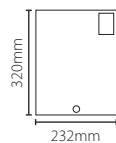

Paxton 12V 2A DC power supply - Plastic cabinet

Sales code 857-250
Price £95.00
More information <http://paxton.info/1249>