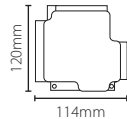

Net2 I/O board

Sales code 489-710
Price £245.00
More information <http://paxton.info/1343>