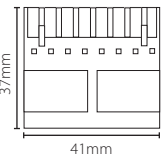

Paxton reader port connector - Pack of 5

Sales code 325-030
Price £22.00
More information <http://paxton.info/1325>