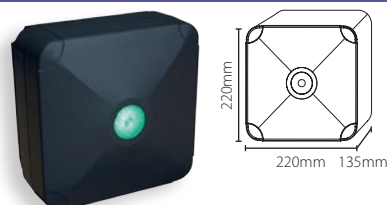

Proximity long range reader

Sales code 313-110
Price £275.00
More information <http://paxton.info/1043>