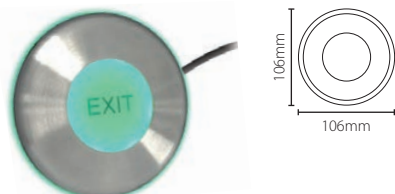

Paxton marine exit button

Sales code 593-721
Price £110.00
More information <http://paxton.info/188>