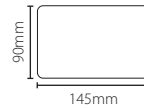

Net2 desktop reader - Proximity and magstripe

Sales code 350-910
Price £70.00
More information <http://paxton.info/1009>