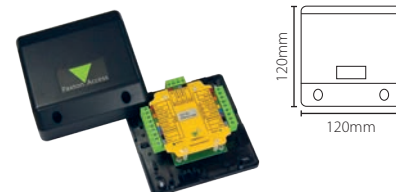

Sales code 477-222
Price £110.00
More information <http://paxton.info/619>

Paxton reader port connector -
Pack of 5