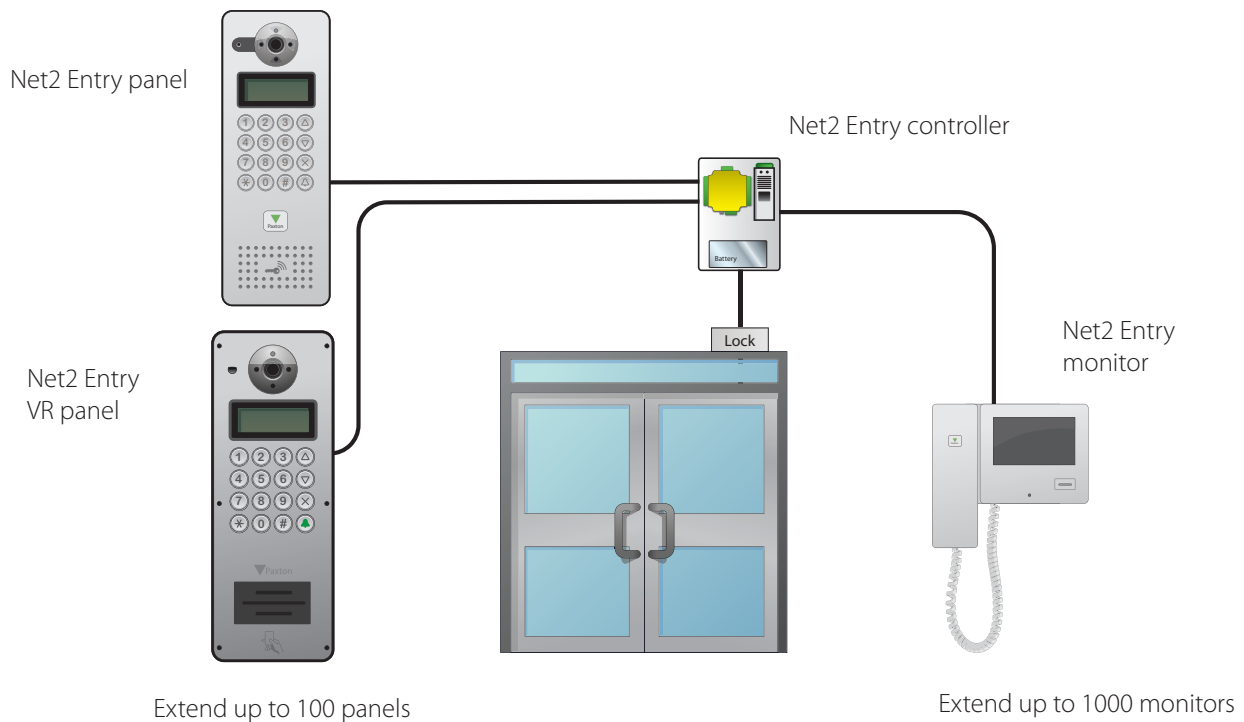

24 Door Entry

Net2 Entry - A smart, simple door entry system

Net2 Entry is a door entry system that works standalone or alongside Net2 access control, combining door entry with key features of Net2. Net2 Entry is a scalable solution, allowing expansion of up to a hundred panels and a thousand monitors.

- Just 3 simple components
- Units auto detect on setup
- Easy plug and play expansion
- Intuitive, touchscreen monitor
- Smart and robust panel
- 316 marine grade stainless steel VR panel
- Only one type of cable needed
- Includes Net2 access control