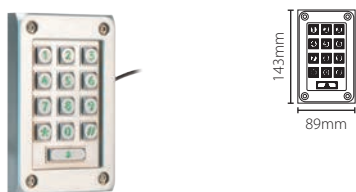

Compact vandal resistant metal keypad

Sales code 521-836
Price £135.00
More information <http://paxton.info/1555>