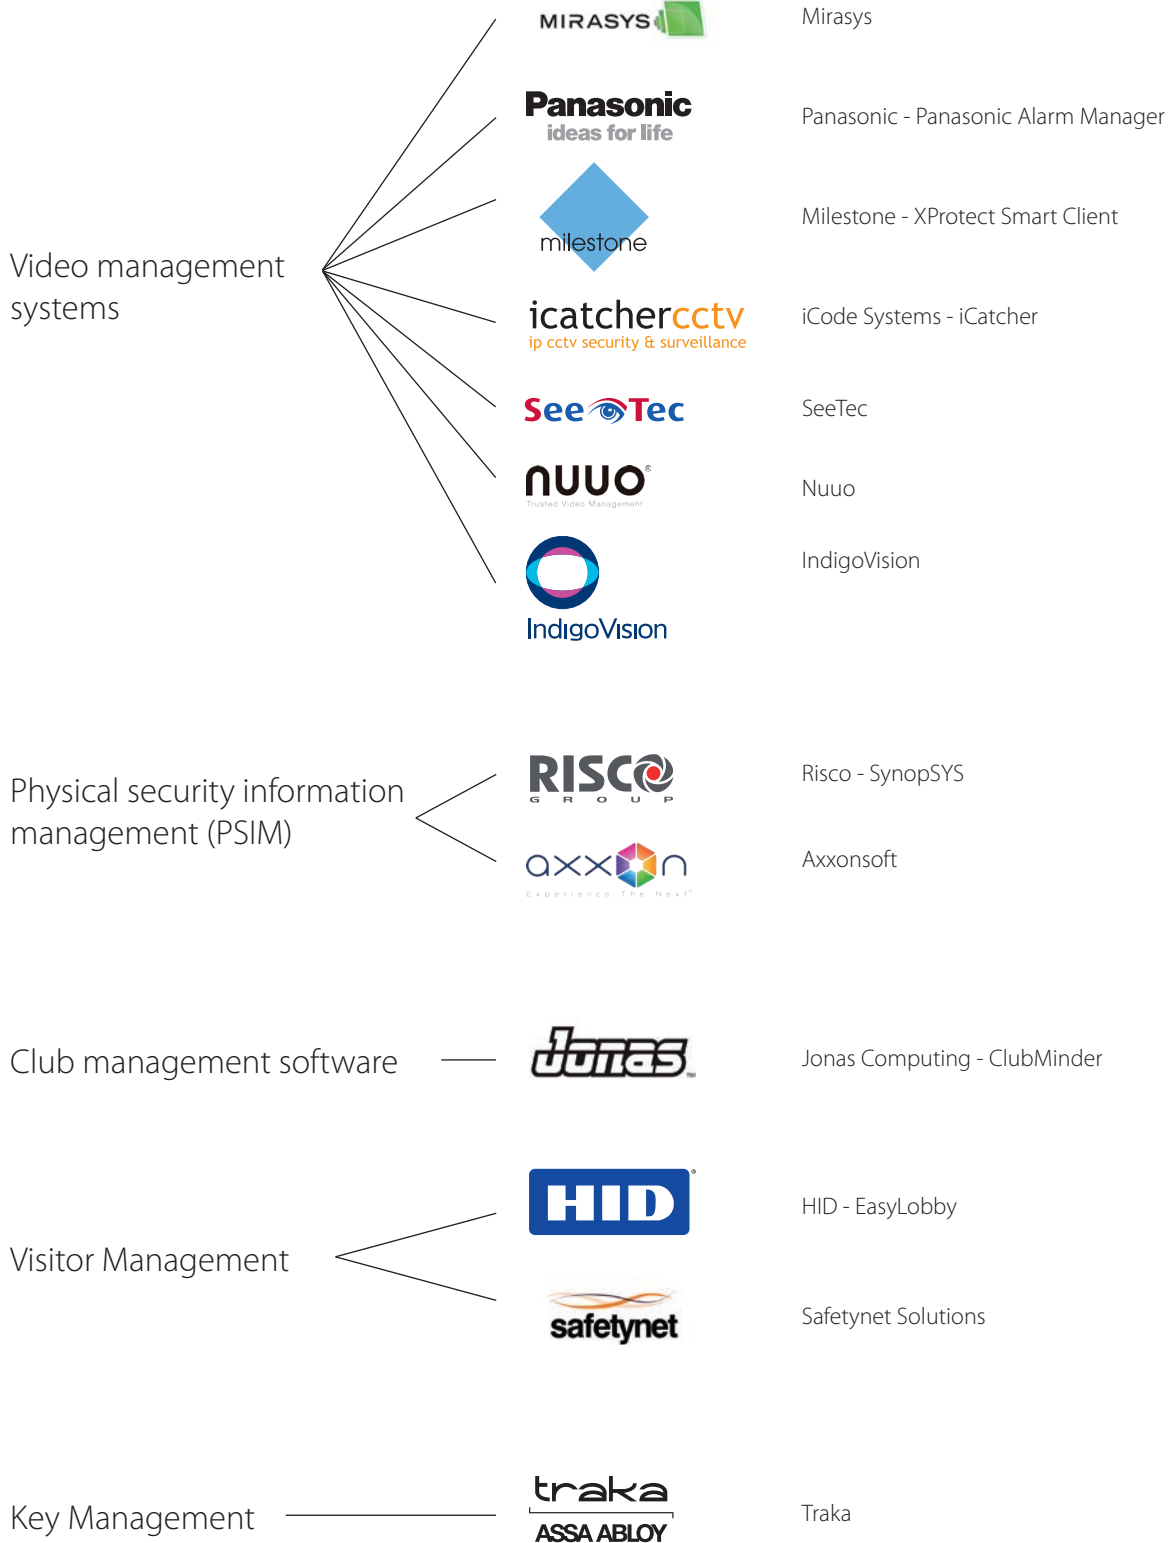

# 40 Net2|Integration

As UK market leaders in access control, Paxton want to ensure that we are providing the most sophisticated solutions available. We do this by working with quality manufacturers to provide the best of breed solutions and making them available to you. You can see a map of our Net2 integration eco system below.