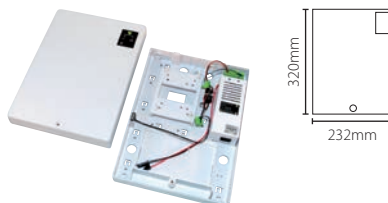

Paxton 12V 2A DC power supply - Plastic cabinet

Sales code 857-250
Price £95.00
More information <http://paxton.info/1249>