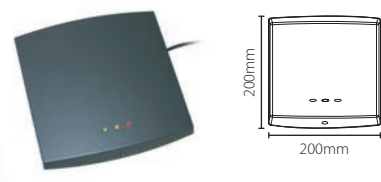

Proximity reader - P200

Sales code 323-110
Price £110.00
More information <http://paxton.info/1038>