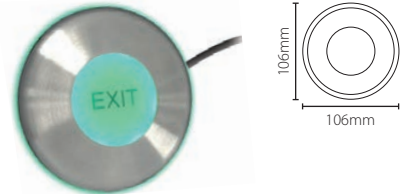

Paxton marine exit button

Sales code 593-721
Price £110.00
More information <http://paxton.info/188>