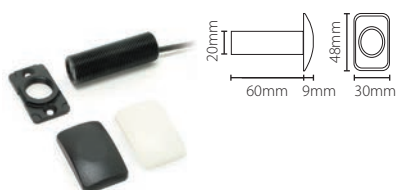

12 Net2 Readers

Proximity vandal proof reader

Sales code 568-855
Price £150.00
More information <http://paxton.info/1046>