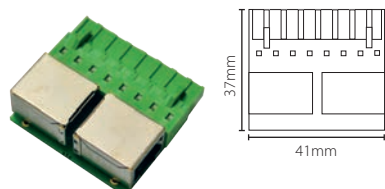

Sales code 325-030
Price £22.00
More information <http://paxton.info/1325>

Compact relay module - Pack
of 5