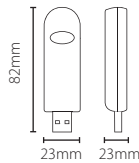

Proximity hands free interface - Plastic housing

Sales code 477-222  
 Price £110.00  
 More information <http://paxton.info/619>

LCD reader image uploader, USB

Sales code 380-592  
 Price £75.00  
 More information <http://paxton.info/1523>