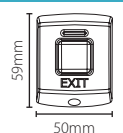

Paxton exit button - E50

Sales code 356-310
Price £30.00
More information <http://paxton.info/188>