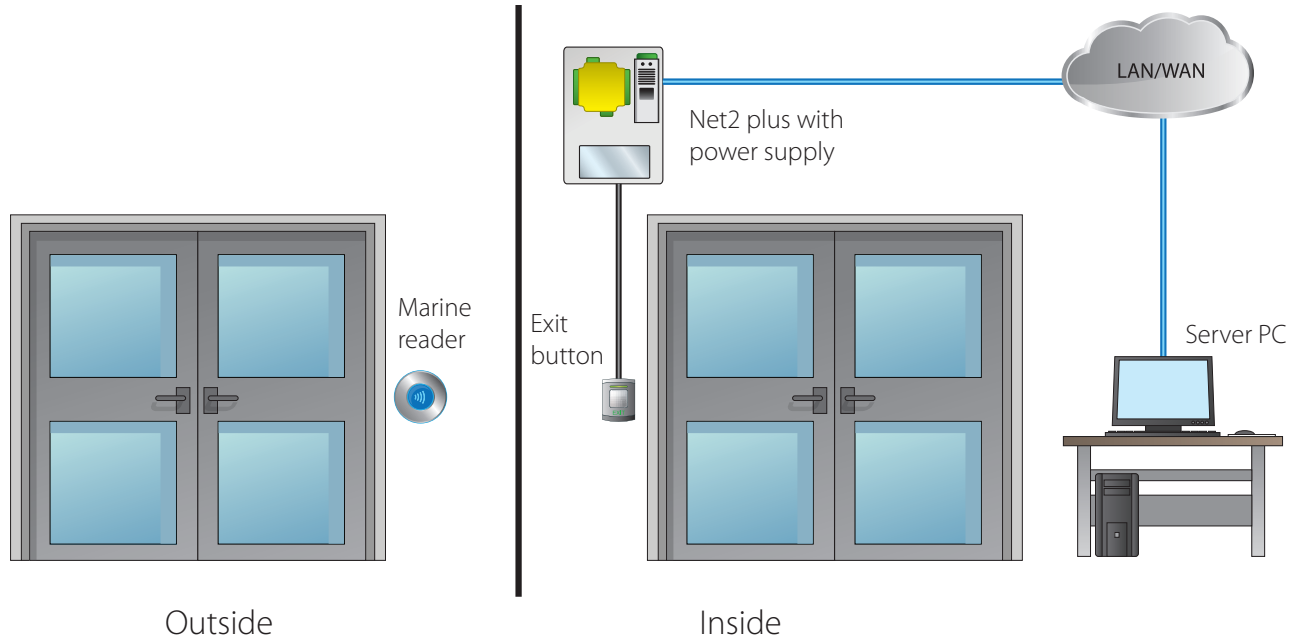

### Net2 v5 Software

Net2 is now even smarter with new v5 software, offering flexible security and high functionality with a new look and feel. These intelligent new features include:

- Landlord Tenant capability – partition Net2 software operator permissions to make life easier for customers
- Custom days – create a one-off time period in Net2 for flexibility during special events
- Temporary access permissions – streamline access permissions by allowing a user temporary access to a door or area for a period of time

### Net2 Entry v2.12

Our smart, simple door entry system now offers new high security features to give your customers extra peace of mind.

- Secondary camera integration – increase security by allowing visibility on restricted areas
- Intruder alarm integration – easily set the intruder alarm via the Net2 Entry panel
- Video voicemail – allows site visitors to leave a video message at the Net2 Entry panel

## Networked Access Control

## Net2 plus

- A networked IP ready single door controller
- On-board TCP/IP connection allows direct connection to a network
- Can connect together with dedicated RS485 network

Net2 plus 1 door controller Best seller