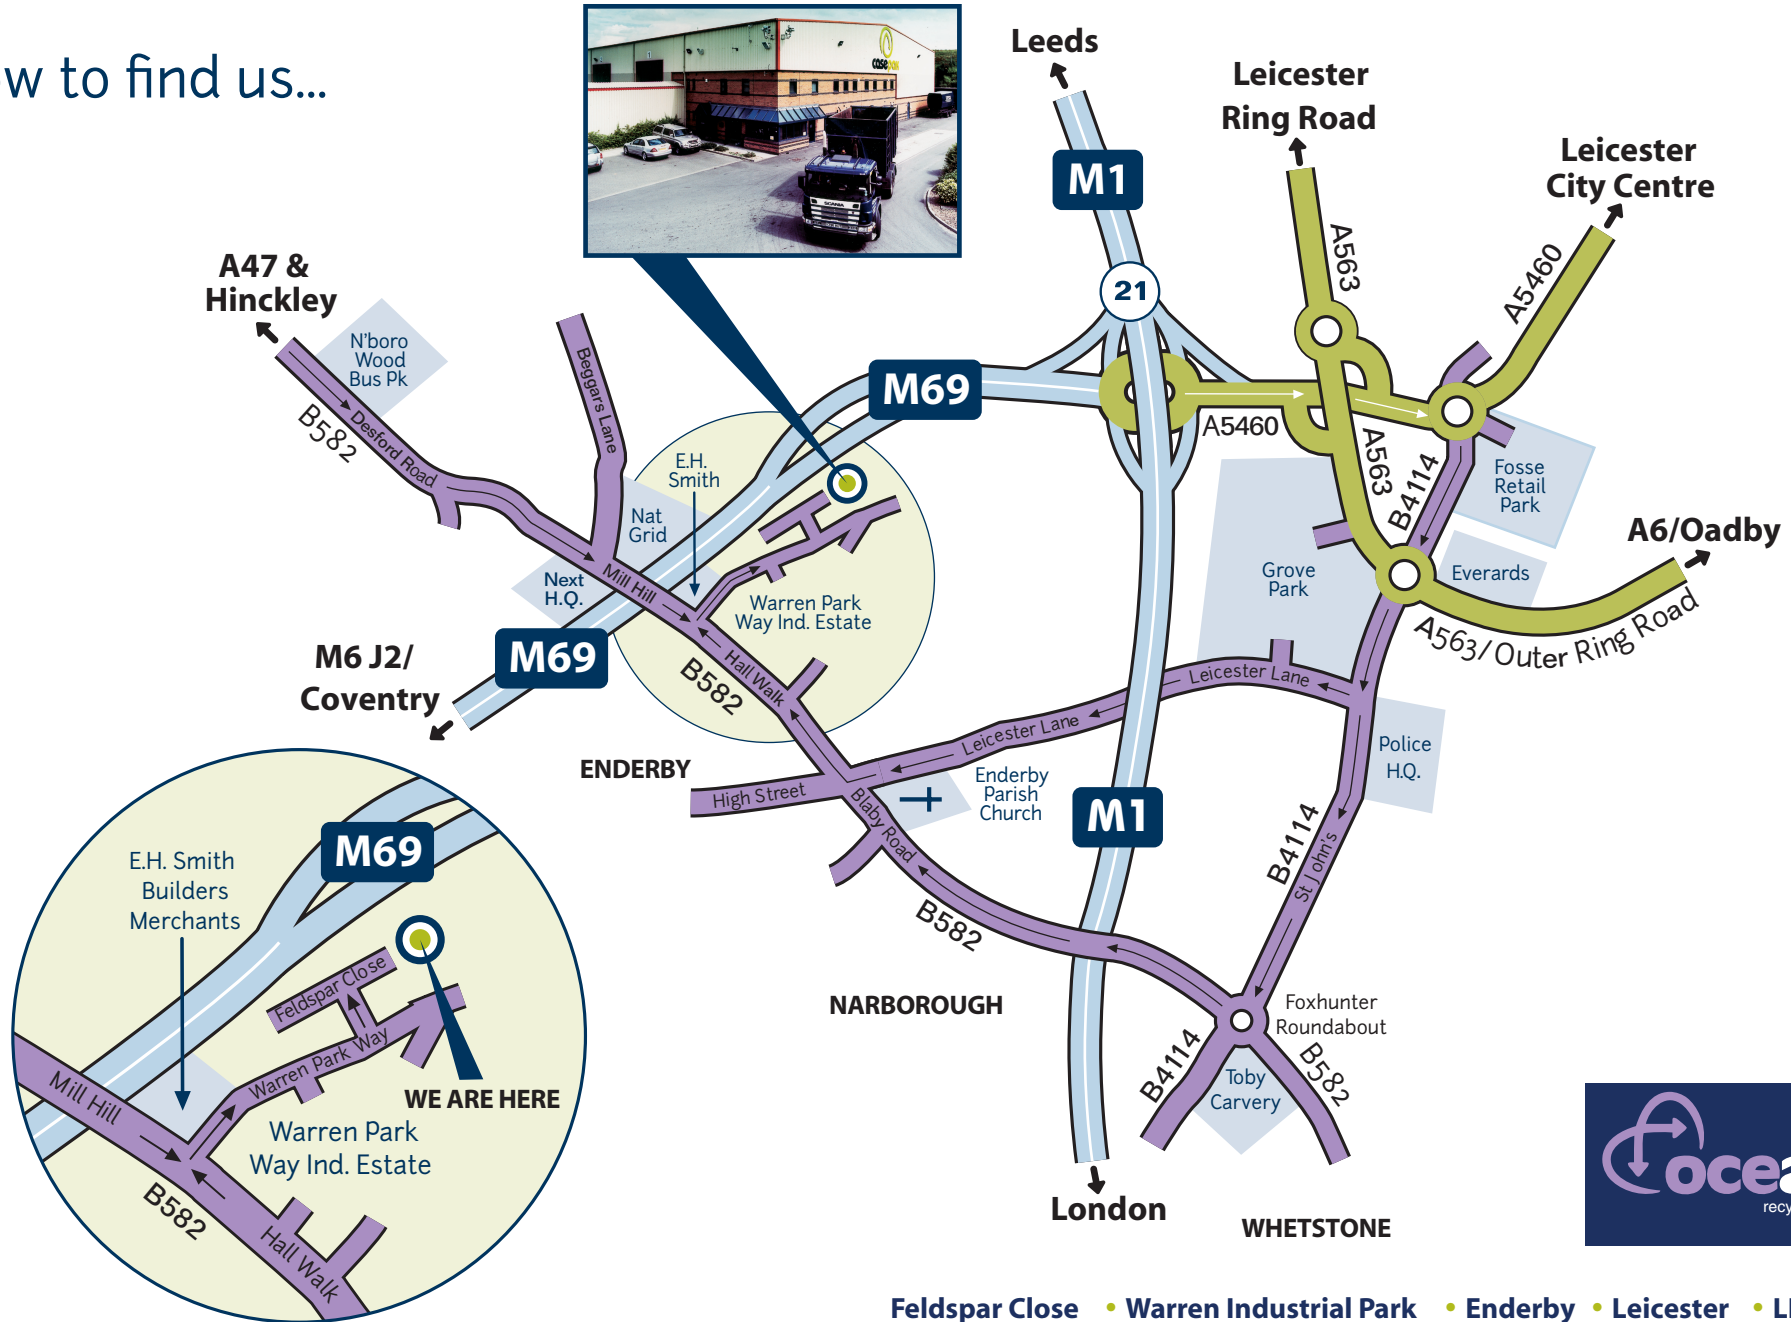

How to find us...

Feldspar Close • Warren Industrial Park • Enderby • Leicester • LE19 4SD
 T 0116 286 7772 F 0116 286 7773 E info@casepak.co.uk W www.casepak.co.uk