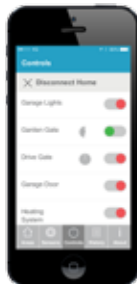

# Using your new HomeControl+ APP

Ever wanted to check the status of your home security system, or needed to let someone into your home whilst you are away?

Use the 'Areas' screen to show the status of your areas in your house and enable you to unset and set areas from anywhere in the world.

Want visibility and control over one or more security systems?

Use the 'My Security Systems' screen to manage your systems, be it at home, work, or your holiday home.

---

Would you like to control various appliances through your home system right from the HomeControl+ app?

The 'Controls' screen gives you the ability to turn on and off appliances right from your smart phone, quickly and simply.

Do you want to know when and which sensors on your system have reported a fault or have gone into alarm when you're not there?

Use the 'Sensors' screen to give you unparalleled visibility into your system including the individual sensors on your system.

---

Want to know when your kids arrive home from school or if your batteries need replacing?