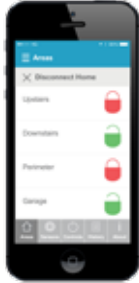

Now you  
can have  
complete  
control  
over your home  
security system  
from anywhere  
in the world

Download the HomeControl+ iOS  
and Android App to control your  
home security system

# Using your new HomeControl+ APP

Ever wanted to check the status of your home security system, or needed to let someone into your home whilst you are away?

Use the 'Areas' screen to show the status of your areas in your house and enable you to unset and set areas from anywhere in the world.

Use the 'Sensors' screen to give you unparalleled visibility into your system including the individual sensors on your system.

---

Want to know when your kids arrive home from school or if your batteries need replacing?