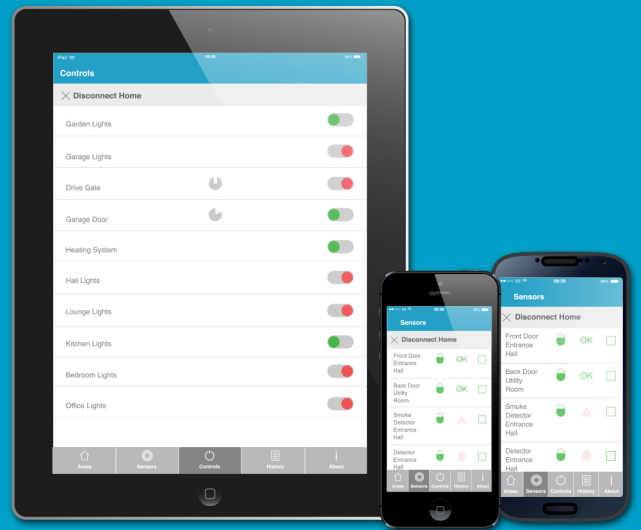

Now you  
can have  
complete  
control  
over your home  
security system  
from anywhere  
in the world

Download the HomeControl+ iOS  
and Android App to control your  
home security system

# Using your new HomeControl+ APP

Ever wanted to check the status of your home security system, or needed to let someone into your home whilst you are away?

Use the 'Areas' screen to show the status of your areas in your house and enable you to unset and set areas from anywhere in the world.

The 'Controls' screen gives you the ability to turn on and off appliances right from your smart phone, quickly and simply.

Do you want to know when and which sensors on your system have reported a fault or have gone into alarm when you're not there?

Use the 'Sensors' screen to give you unparalleled visibility into your system including the individual sensors on your system.

---

Want to know when your kids arrive home from school or if your batteries need replacing?