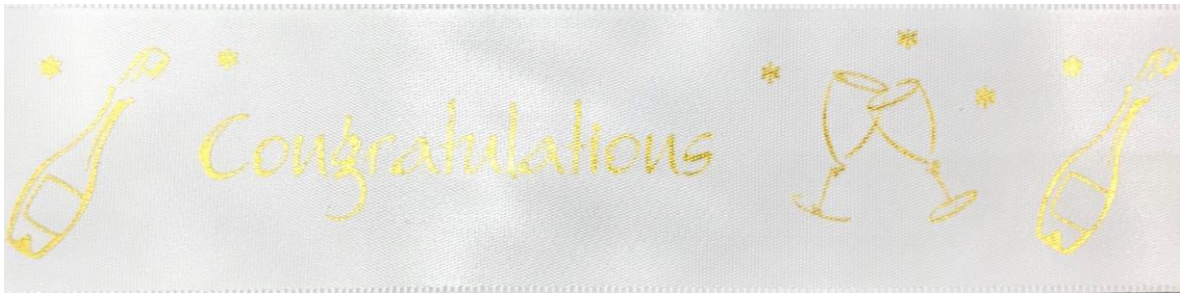

## Congratulations

All colours available in 38mm

White Single Face Satin

SCSF01  
Metallic  
Silver

SCSF02  
Metallic  
Gold

SCSF03  
Metallic  
Silver

SCSF04  
Metallic  
Gold

Available on 25m reels (MOQ 10 reels) or 200m reels (MOQ 2 reels)