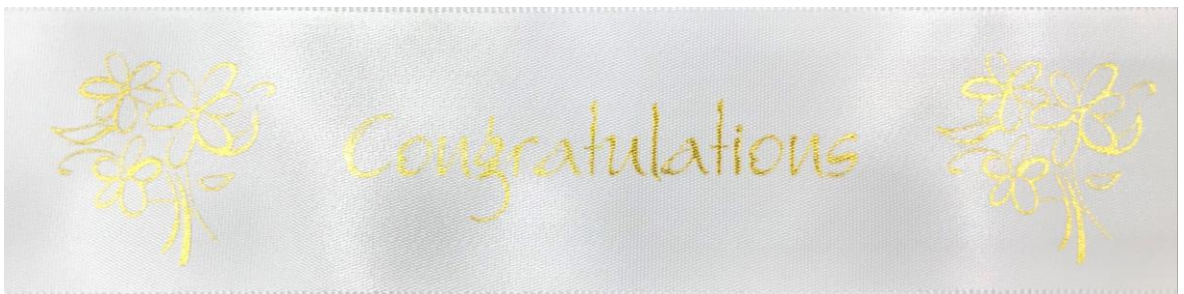

## Congratulations

All colours available in 38mm

White Single Face Satin

SCSF01  
Metallic  
Silver

SCSF02  
Metallic  
Gold

SCSF03  
Metallic  
Silver

SCSF04  
Metallic  
Gold

Available on 25m reels (MOQ 10 reels) or 200m reels (MOQ 2 reels)