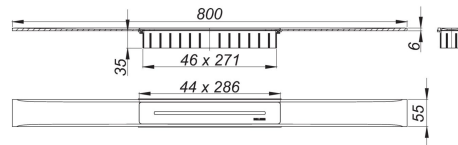

## shower channel CeraFloor Select, polished stainless steel, 800 mm

Product No. **538109**  
 EAN: 4001636538109  
 Discount: 11

For installation with drain bodies CeraFlex, CeraFlex Plan, CeraFlex vertical, DallFlex, DallFlex Plan, DallFlex vertical and shower underlays DallFlex Floor, DallFlex Floor Plan, DallFlex Wall, DallFlex Wall Plan.

Drainage Strip with engineered precision fall, flush-mounted in the shower area.

Suitable for floor finish of 10 – 32 mm and wall finish of 12 – 24 mm (including adhesive), length can be adjusted by one millimeter.

specification:

- cover plate
- accessories for installation and positioning
- temporary blanking plate

material:

304 stainless steel, 6 mm solid, mirror polished, load class K 3 (300 kg)

Ordering CeraFloor Select:

Please order drain body DallFlex or shower underlay DallFlex Floor/Wall + shower channel CeraFloor Select as two components.

Product No.	Description	Dimensions
537157	Drain body CeraFlex Plan, DN 40	DN 40
537164	Drain body CeraFlex vertical, DN 50	DN 50
537140	Drain body CeraFlex, DN 50	DN 50
539304	Drain body DallFlex EPS assembled, DN 50	DN 50
539311	Drain body DallFlex Plan EPS assembled, DN 40	DN 40
539014	Drain body DallFlex Plan, DN 40	DN 40