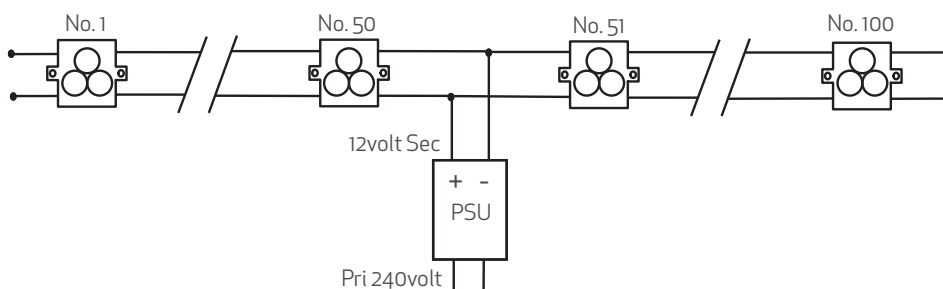

Circuit Wiring

Centre Feed Up To 100 modules