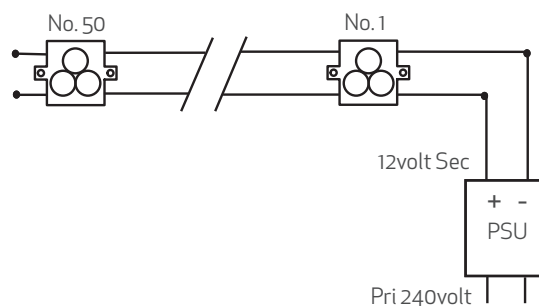

LCU 60va PSU Maximum 35 modules

LCU 100va PSU Maximum 65 modules

LCU 150va PSU Maximum 95 modules

Circuit Wiring

Centre Feed Up To 100 modules

End Feed Up To 50 modules

Sales: 01527 547521 **Email:** info@signgear.co.uk