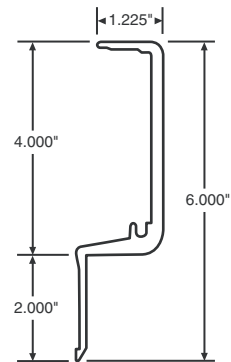

040-702

FLEET NUMBER: 040-702
REPLACEMENT FOR: FRT RAIL T/M 96" O-MODEL
REPLACEMENT FOR: 511-1-109-2