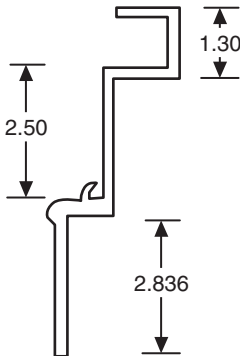

040-160

FLEET NUMBER: 040-160
REPLACEMENT FOR: FRUEHAUF 1PC FLEET FLYER 102" USE 040-160-001
REPLACEMENT FOR: WCF-9003-2