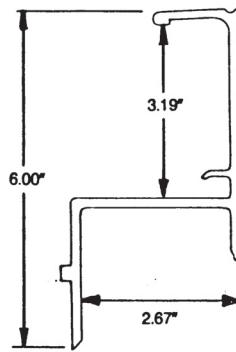

040-651

FLEET NUMBER: 040-651
REPLACEMENT FOR: FRT RAIL THEURER W/O CAPS
REPLACEMENT FOR: SB-5507-94