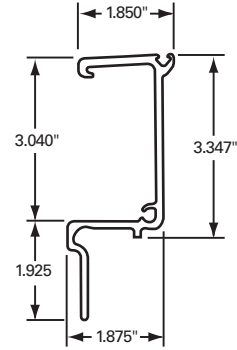

040-055-001

FLEET NUMBER: 040-055-001
REPLACEMENT FOR: FRT RAIL RAMIREZ X 102"
REPLACEMENT FOR: