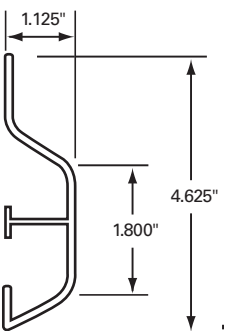

040-890-001

FLEET NUMBER: 040-890-001
REPLACEMENT FOR: RUB RAIL CORNER PROTECTOR, LH 4" RADIUS
REPLACEMENT FOR: UNIVERSAL

040-890-002

FLEET NUMBER: 040-890-002
REPLACEMENT FOR: RUB RAIL CORNER PROTECTOR, RH 4" RADIUS
REPLACEMENT FOR: UNIVERSAL

040-890-003

FLEET NUMBER: 040-890-003
REPLACEMENT FOR: RUB RAIL CORNER PROTECTOR, LH 5" RADIUS
REPLACEMENT FOR: UNIVERSAL

040-890-004

FLEET NUMBER: 040-890-004
REPLACEMENT FOR: RUB RAIL CORNER PROTECTOR, RH 5" RADIUS
REPLACEMENT FOR: 04A01826