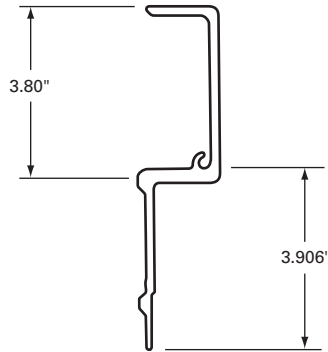

040-157

FLEET NUMBER: 040-157
REPLACEMENT FOR: FRT RAIL FRUE. FRP X 102"
REPLACEMENT FOR: WCF-4660-1 & WCF-3790-1