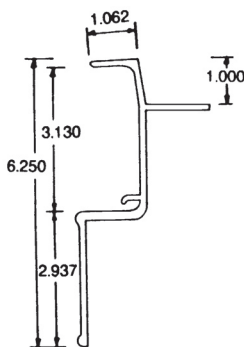

040-501

FLEET NUMBER: 040-501
REPLACEMENT FOR: MONON NOSE RAIL W/O
CAPS
REPLACEMENT FOR: AA300120 & AA300110