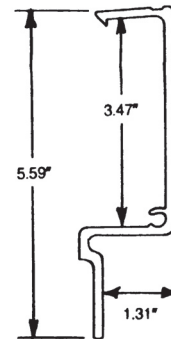

040-055-001

FLEET NUMBER: 040-055-001
REPLACEMENT FOR: FRT RAIL RAMIREZ X 102"
REPLACEMENT FOR:

040-057

FLEET NUMBER: 040-057
REPLACEMENT FOR: FRT RAIL BUDD 96" NEW Y&N
REPLACEMENT FOR: AO1D-36795-.001 & 0028130

040-058

FLEET NUMBER: 040-058
REPLACEMENT FOR: FRT RAIL BUDD 102" Y & N
REPLACEMENT FOR: 01-74096-001-102 & 28133

040-059

FLEET NUMBER: 040-059
REPLACEMENT FOR: USE 040-058
REPLACEMENT FOR:

040-101

FLEET NUMBER: 040-101
REPLACEMENT FOR: FRT RAIL DORSEY 96" ROUND
REPLACEMENT FOR: 251122101 & C4145403