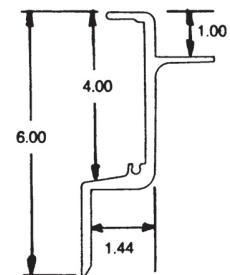

040-705

FLEET NUMBER: 040-705
REPLACEMENT FOR: T/M STRAIGHT NOSE RAIL X FT
REPLACEMENT FOR: 7511-1-125-B

CALL TOLL FREE!
OR VISIT: www.fleetwarehouse.com

800-523-6668 – Nationwide
FAX #: 215-443-8491
Email: info@fleetwarehouse.com