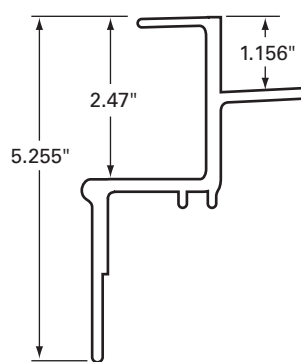

040-440

FLEET NUMBER: 040-440
REPLACEMENT FOR: MANAC ALUM NOSE RAIL W/O
CASTING
REPLACEMENT FOR: 502-110

FLEET NUMBER: 040-440-001
REPLACEMENT FOR: MANAC ALUM BOTTOM NOSE
RAIL
REPLACEMENT FOR: 501-003