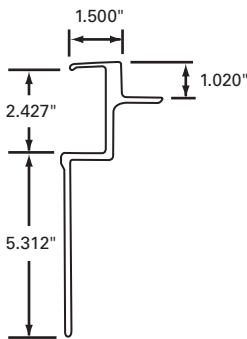

040-304

FLEET NUMBER: 040-304
REPLACEMENT FOR: HYUNDAI COMP. PLATE
NOSE RAIL
REPLACEMENT FOR: 10021329

040-400

FLEET NUMBER: 040-400
REPLACEMENT FOR: LUFKIN 1 PC. NOSE RAIL
REPLACEMENT FOR: E7087465

040-401