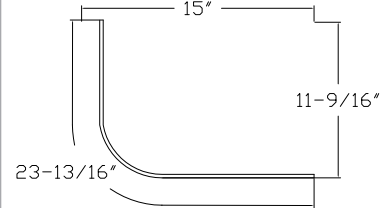

040-707-002

FLEET NUMBER: 040-707-002
REPLACEMENT FOR: T/M 10" TALL LOWER L/S CORNER
REPLACEMENT FOR: 511-1-137-R-B-B