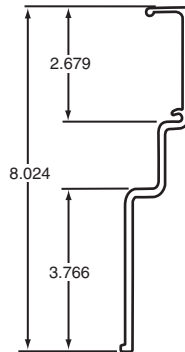

040-805

FLEET NUMBER: 040-805
REPLACEMENT FOR: UTILITY "PARA" DRY FRT. NOSE RAIL
REPLACEMENT FOR: 3-6650-310