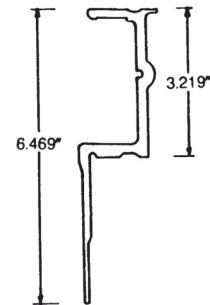

040-105

FLEET NUMBER: 040-105
REPLACEMENT FOR: FRT RAIL DORSEY 102" BEV.
REPLACEMENT FOR: C4077201