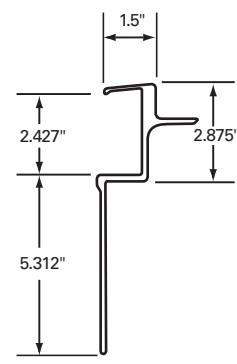

040-400

FLEET NUMBER: 040-400
REPLACEMENT FOR: LUFKIN 1 PC. NOSE RAIL
REPLACEMENT FOR: E7087465