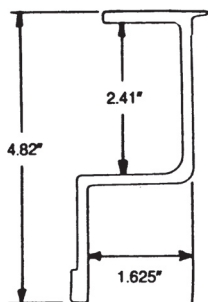

040-201

FLEET NUMBER: 040-201
REPLACEMENT FOR: FRT RAIL G.D. 96" W/10" R
REPLACEMENT FOR: 76420