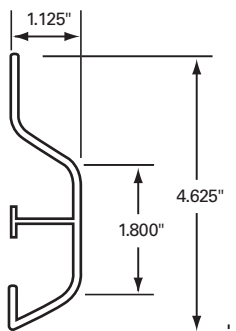

040-890-002

FLEET NUMBER: 040-890-002
REPLACEMENT FOR: RUB RAIL CORNER PROTECTOR, RH 4" RADIUS
REPLACEMENT FOR: UNIVERSAL