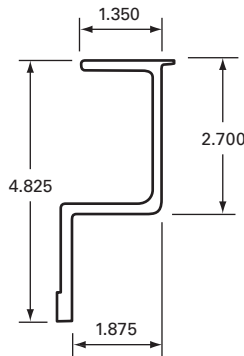

040-205

FLEET NUMBER: 040-205
REPLACEMENT FOR: FRT RAIL G.D. 102" W/10" R
REPLACEMENT FOR: 76340