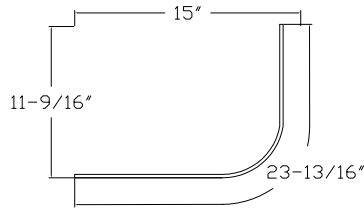

040-706-001

FLEET NUMBER: 040-706-001
REPLACEMENT FOR: T/M 8" TALL LOWER R/S CORNER
REPLACEMENT FOR: 511-1-137-L-B-A