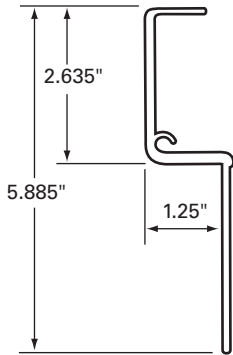

040-879-001

FLEET NUMBER: 040-879-001
REPLACEMENT FOR: WABASH 102" REEFER NOSE RAIL W/ BEVELED RADIUS
REPLACEMENT FOR: WAB04000700