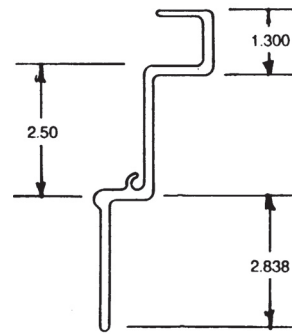

040-155-001

FLEET NUMBER: 040-155-001
REPLACEMENT FOR: USE 040-155
REPLACEMENT FOR:

040-157

FLEET NUMBER: 040-157
REPLACEMENT FOR: FRT RAIL FRUE. FRP X 102"
REPLACEMENT FOR: WCF-4660-1 & WCF-3790-1

040-158