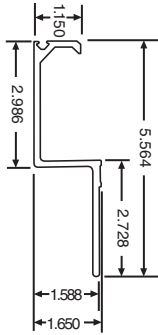

040-058

FLEET NUMBER: 040-058
REPLACEMENT FOR: FRT RAIL BUDD 102" Y & N
REPLACEMENT FOR: 01-74096-001-102 & 28133

040-059

FLEET NUMBER: 040-059
REPLACEMENT FOR: USE 040-058
REPLACEMENT FOR:

040-101

FLEET NUMBER: 040-101
REPLACEMENT FOR: FRT RAIL DORSEY 96" ROUND
REPLACEMENT FOR: 251122101 & C4145403

040-503

FLEET NUMBER: 040-503
REPLACEMENT FOR: MONON PLATE TRLR. NOSE
RAIL W/ROUND FRONT
REPLACEMENT FOR: EC043148-0

040-525

FLEET NUMBER: 040-525
REPLACEMENT FOR: FRT RAIL PINES 102" ROUND
REPLACEMENT FOR: AE1B010-0992

FRONT RAILS, TOP

040-556

FLEET NUMBER: 040-556
REPLACEMENT FOR: FRT RAIL STRICK 102 ROUND
REPLACEMENT FOR: AA62C-0090 & AA62C-0122

040-557

FLEET NUMBER: 040-557
REPLACEMENT FOR: STRICK STRAIGHT NOSE RAIL X FT
REPLACEMENT FOR: 01861 AND OTHERS