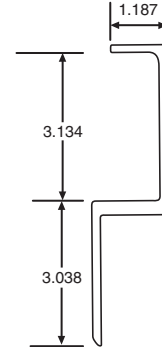

040-525

FLEET NUMBER: 040-525
REPLACEMENT FOR: FRT RAIL PINES 102" ROUND
REPLACEMENT FOR: AE1B010-0992