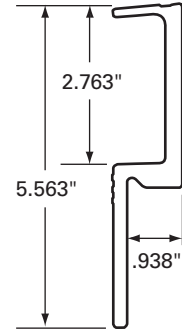

040-558

FLEET NUMBER: 040-558
REPLACEMENT FOR: STRICK STRAIGHT NOSE RAIL X FT
REPLACEMENT FOR: 47284 AND OTHERS