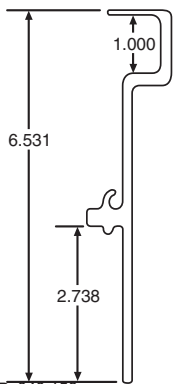

040-159

FLEET NUMBER: 040-159
REPLACEMENT FOR: FRT RAIL FRUE. FG N/S 102"
REPLACEMENT FOR: WCF-4844-1 ~ WNC-2830-1