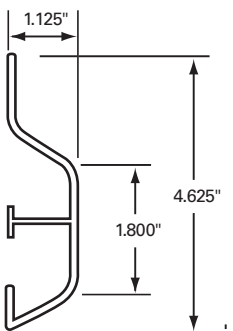

040-890-001

FLEET NUMBER: 040-890-001
REPLACEMENT FOR: RUB RAIL CORNER PROTECTOR, LH 4" RADIUS
REPLACEMENT FOR: UNIVERSAL