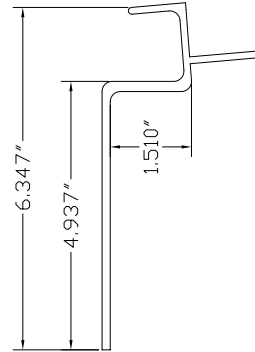

040-883

FLEET NUMBER: 040-883
REPLACEMENT FOR: WABASH N/S COMPOSITE PLATE NOSE RAIL W/ 5" RADIUS
REPLACEMENT FOR: 04A02675