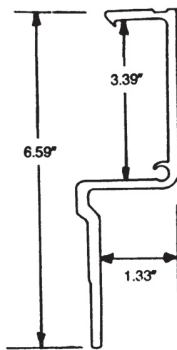

040-055-001

FLEET NUMBER: 040-055-001
REPLACEMENT FOR: FRT RAIL RAMIREZ X 102"
REPLACEMENT FOR:

040-057

FLEET NUMBER: 040-057
REPLACEMENT FOR: FRT RAIL BUDD 96" NEW Y&N
REPLACEMENT FOR: AO1D-36795-.001 & 0028130

040-058

FLEET NUMBER: 040-058
REPLACEMENT FOR: FRT RAIL BUDD 102" Y & N
REPLACEMENT FOR: 01-74096-001-102 & 28133

040-059

FLEET NUMBER: 040-059
REPLACEMENT FOR: USE 040-058
REPLACEMENT FOR:

040-101

FLEET NUMBER: 040-101
REPLACEMENT FOR: FRT RAIL DORSEY 96" ROUND
REPLACEMENT FOR: 251122101 & C4145403