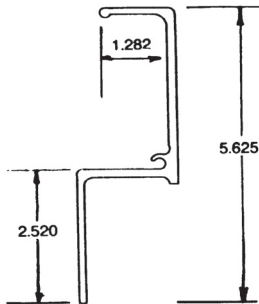

FRONT RAILS, TOP

040-556

FLEET NUMBER: 040-556
REPLACEMENT FOR: FRT RAIL STRICK 102 ROUND
REPLACEMENT FOR: AA62C-0090 & AA62C-0122

040-557

FLEET NUMBER: 040-557
REPLACEMENT FOR: STRICK STRAIGHT NOSE RAIL X FT
REPLACEMENT FOR: 01861 AND OTHERS

040-558

FLEET NUMBER: 040-558
REPLACEMENT FOR: STRICK STRAIGHT NOSE RAIL X FT
REPLACEMENT FOR: 47284 AND OTHERS

040-575

FLEET NUMBER: 040-575
REPLACEMENT FOR: FRT RAIL STOUGH. 102" BEVELED
REPLACEMENT FOR: 20-06677-00-XX