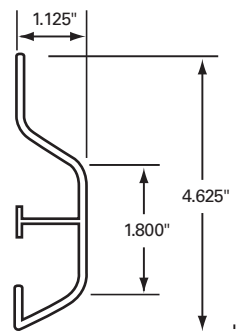

040-890-003

FLEET NUMBER: 040-890-003
REPLACEMENT FOR: RUB RAIL CORNER PROTECTOR, LH 5" RADIUS
REPLACEMENT FOR: UNIVERSAL