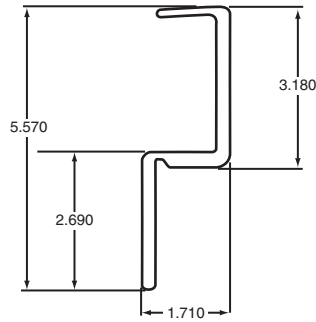

040-557

FLEET NUMBER: 040-557
REPLACEMENT FOR: STRICK STRAIGHT NOSE RAIL X FT
REPLACEMENT FOR: 01861 AND OTHERS