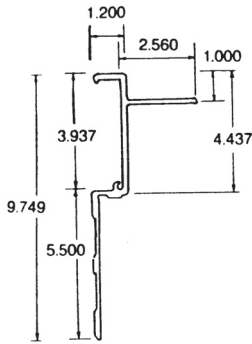

040-001

FLEET NUMBER: 040-001
REPLACEMENT FOR: FRT RAIL USE 051-001 X 9'
REPLACEMENT FOR: 3-35-0390

040-055

FLEET NUMBER: 040-055
REPLACEMENT FOR: FRT RAIL BUDD 96" OLD Y&N
REPLACEMENT FOR: AO1D-29526 & 0028125