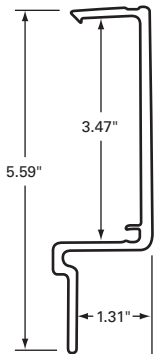

040-057

FLEET NUMBER: 040-057
REPLACEMENT FOR: FRT RAIL BUDD 96" NEW Y&N
REPLACEMENT FOR: AO1D-36795-.001 & 0028130