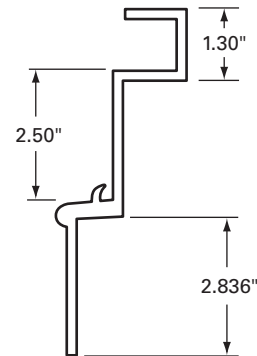

040-160-001

FLEET NUMBER: 040-160-001
REPLACEMENT FOR: FRUEHAUF FLEET FLYER NOSE RAIL W/LONG LEGS
REPLACEMENT FOR: WCG0057-1