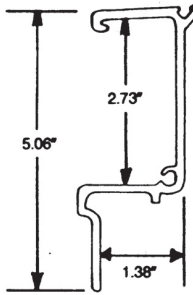

040-001

FLEET NUMBER: 040-001
REPLACEMENT FOR: FRT RAIL USE 051-001 X 9'
REPLACEMENT FOR: 3-35-0390

040-055

FLEET NUMBER: 040-055
REPLACEMENT FOR: FRT RAIL BUDD 96" OLD Y&N
REPLACEMENT FOR: AO1D-29526 & 0028125