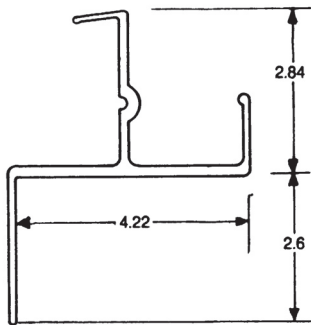

040-800

FLEET NUMBER: 040-800
REPLACEMENT FOR: FRT RAIL UTILITY W/O CAPS
REPLACEMENT FOR: I-6650-46 & 1-6650-71