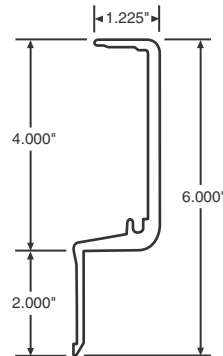

040-704

FLEET NUMBER: 040-704
REPLACEMENT FOR: FRT RAIL T/M 102.38" W/6" R
REPLACEMENT FOR: 511-1-130B