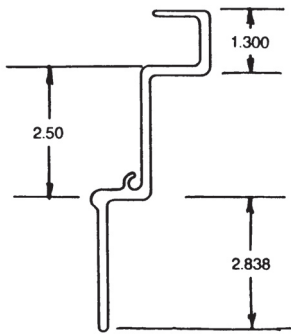

040-155-001

FLEET NUMBER: 040-155-001
REPLACEMENT FOR: USE 040-155
REPLACEMENT FOR: