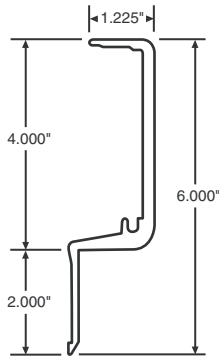

040-703-001

FLEET NUMBER: 040-703-001
REPLACEMENT FOR: FRT RAIL T/M 102.38" O-MODEL
REPLACEMENT FOR: 511-1-109-2-2