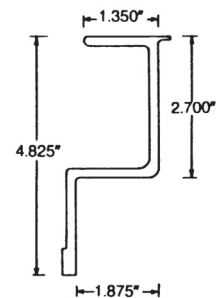

040-201

FLEET NUMBER: 040-201
REPLACEMENT FOR: FRT RAIL G.D. 96" W/10" R
REPLACEMENT FOR: 76420

040-205

FLEET NUMBER: 040-205
REPLACEMENT FOR: FRT RAIL G.D. 102" W/10" R
REPLACEMENT FOR: 76340

040-206

FLEET NUMBER: 040-206
REPLACEMENT FOR: FRT RAIL G.D. 96" BEVELED
REPLACEMENT FOR: 32520