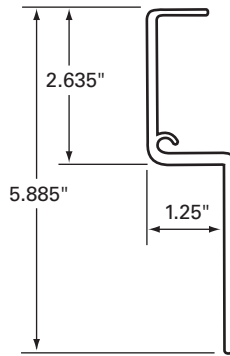

040-882

FLEET NUMBER: 040-882
REPLACEMENT FOR: FRT RAIL WABASH N/S FREIGHT PRO W/5" RADIUS
REPLACEMENT FOR: 04A02474