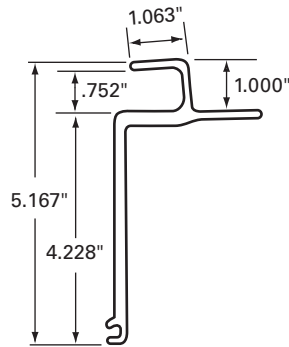

040-503

FLEET NUMBER: 040-503
REPLACEMENT FOR: MONON PLATE TRLR. NOSE
RAIL W/ROUND FRONT
REPLACEMENT FOR: EC043148-0