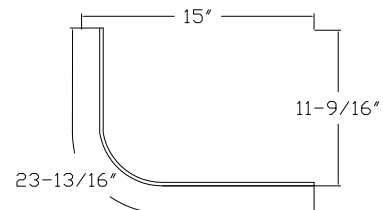

040-706-002

FLEET NUMBER: 040-706-002
REPLACEMENT FOR: T/M 8" TALL LOWER L/S CORNER
REPLACEMENT FOR: 511-1-137-R-B-A