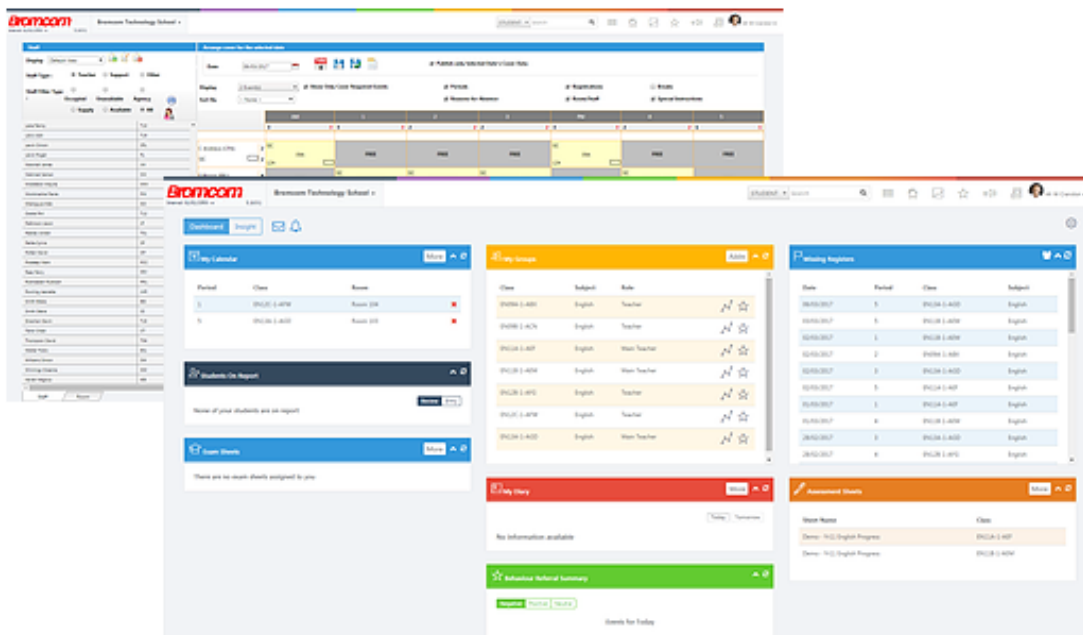

Bromcom

Bromcom is for Primary Schools, Secondary Schools, All Through Schools, Academies, Free Schools, Multi Academy Trusts and Local Authorities.

Secondary School Cloud Management Information System (MIS)

The secondary school Cloud MIS is well established and is constantly being developed closely with our schools.

Specific modules for Secondary schools include; cover, timetables, period registration, exams, plus much more. The integrated system also offers complex analysis of all the data within your MIS.

Bromcom

Bromcom EZee Primary Management Information System (MIS)

Bromcom EZee Primary Cloud MIS was designed in conjunction with a range of schools. Still Cloud-based and easy to use, yet powerful underneath.

With Primary specific features such as Dinner Money, One Click easy to use menu, super quick Attainment and Progress report creation and simplified reporting and analysis.

Bromcom

Multi-Academy Trust Management Information System (MIS)