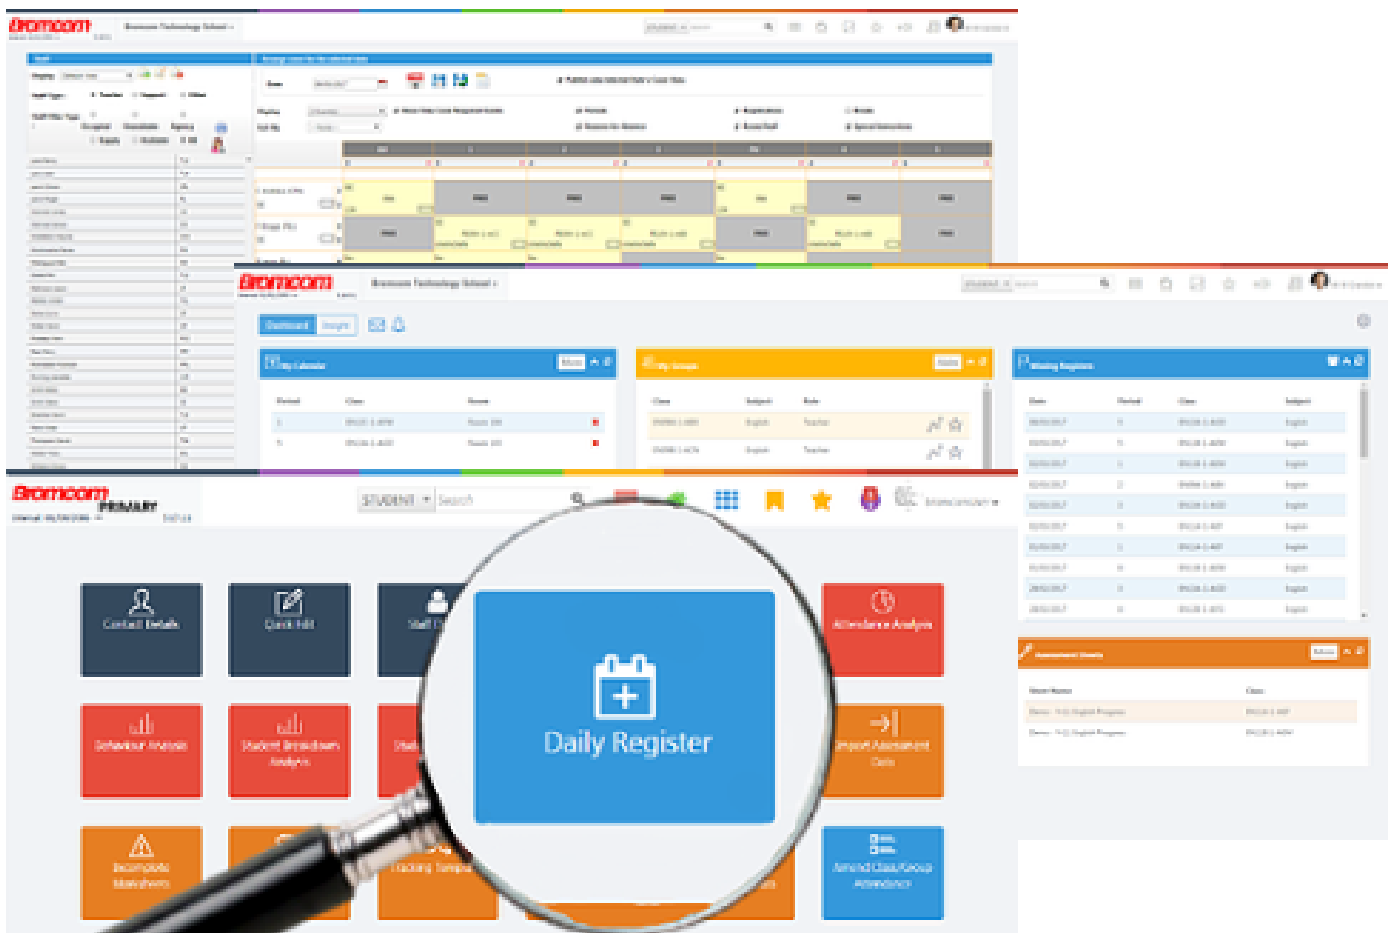

The secondary school Cloud MIS is well established and is constantly being developed closely with our schools.

Specific modules for Secondary schools include; cover, timetables, period registration, exams, plus much more. The integrated system also offers complex analysis of all the data within your MIS.

Bromcom

Bromcom EZee Primary Management Information System (MIS)

Bromcom EZee Primary Cloud MIS was designed in conjunction with a range of schools. Still Cloud-based and easy to use, yet powerful underneath.

With Primary specific features such as Dinner Money, One Click easy to use menu, super quick Attainment and Progress report creation and simplified reporting and analysis.

Bromcom

Multi-Academy Trust Management Information System (MIS)