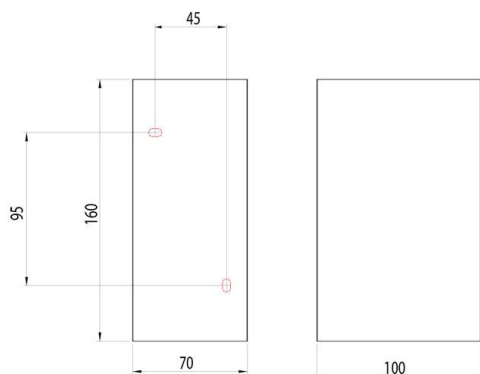

Other –

Family:	Wall

Lighting Showroom –

104 Talbot Road, London, W11 1JR / +44 (0)20 7727 0606
www.allsquaregrp.co.uk

Electrical Wholesale –

156 Ladbroke Grove, London, W10 5NA / +44 (0)20 8969 3220
sales@allsquaregrp.co.uk

Specifications subject to change without prior notice.