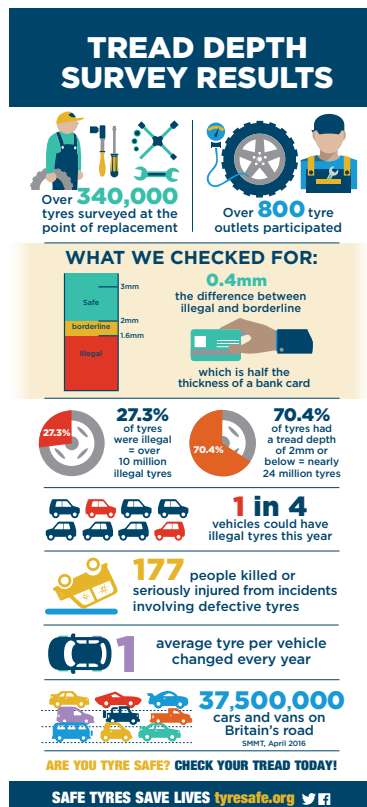

In a week of activity in the North East, a multi-agency team led by officers from Cleveland and Durham Specialist Operations Unit visited 29 businesses, none of which complied with the regulations.

These dreadful findings support TyreSafe's advice for motorists to think again before buying part worns as there is no guarantee the tyres being sold to them are safe. Investigations also highlight a concerning levels of incompetence among traders.

The findings of these investigations were portrayed in *Fit & Hope*, a TyreSafe video revealing the hidden dangers of buying part worn for motorists. The impactful video highlighted the frightening but all too commonplace safety issues part worn tyres may have when they are sold to unsuspecting drivers. Even though there are clear regulations surrounding the sale of part worn tyres, TyreSafe and Trading Standards' investigations consistently uncover an alarming number with poor puncture repairs, internal damage and even nails in them. All the tyres featured in *Fit & Hope* were bought from part worn retailers or seized during TyreSafe and Trading Standards' joint investigations.

In 2019, TyreSafe will remain committed to campaigning to raise awareness of the dangers of buying part worn tyres.

Please visit the dedicated part worn website www.partworn-tyres.co.uk or contact the TyreSafe team if you would like to support the campaign.