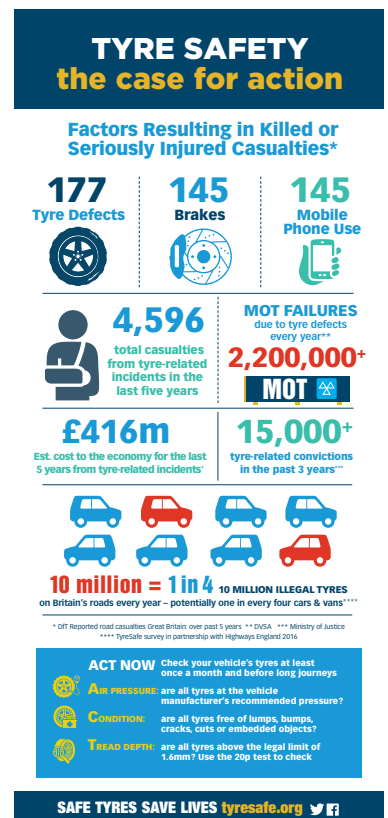

TYRE SAFETY MONTH

Tyre Safety Month remains the central campaign of the year for TyreSafe. With more supporters joining this year and more requests for campaign leaflets and posters than ever before, Tyre Safety Month also has an important focus for supporters up and down the country and across the industry and beyond. From tyre manufacturers, to car makers; tyre retailers to police and fire services; independent outlets to national chains; TyreSafe supporters campaigned locally and on social media to ask the motoring public to *Tune into Tyre Safety* and *Get into the Groove*.

This October's campaign revisited ACT (Air, Condition and Tread), using familiar messages in a new, eye-catching campaign. The emphasis was on drivers checking their tyres every month. Using engaging musical themes, TyreSafe reached out to the motoring public to remind them that their tyres should be checked every month and not just in October.

The campaign highlighted that drivers shouldn't be complacent about tyre safety as more than half are driving on poorly maintained or defective tyres, with 57% of tyres underinflated and 27% already illegal when they are replaced.

As with each of its previous campaigns, TyreSafe produced a full set of dedicated materials for 2018's Tyre Safety Month, including posters, leaflets, digital banners and a popstastic animation. Supporters did not disappoint in their phenomenal