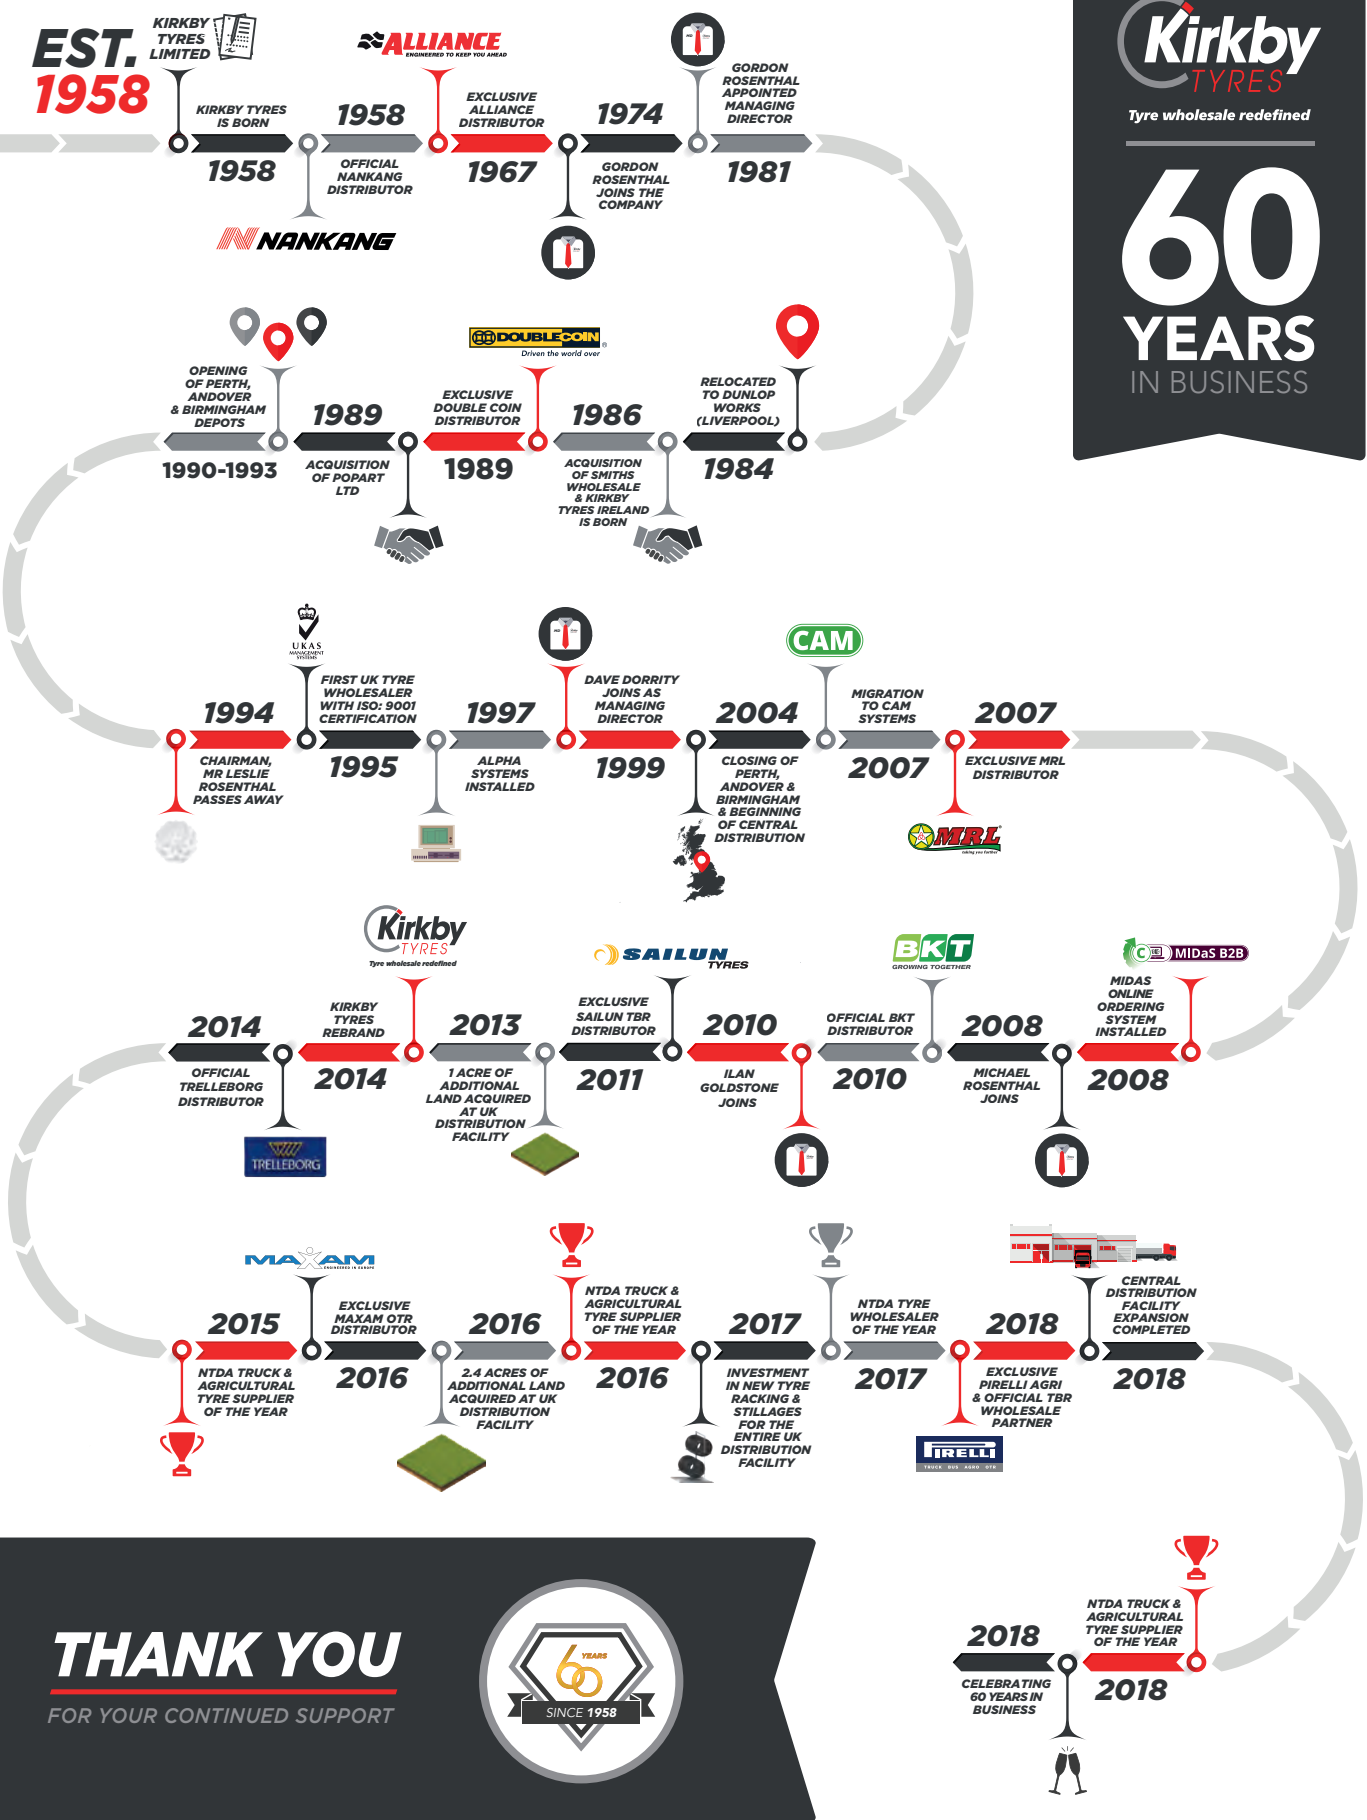

EST. 1958

Tyre wholesale redefined

60 YEARS
IN BUSINESS

THANK YOU
FOR YOUR CONTINUED SUPPORT