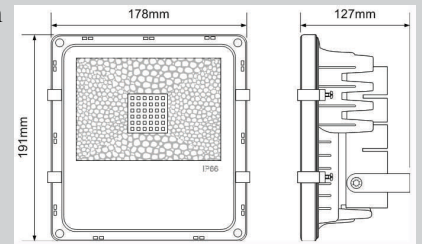

30W LED Dimmable Floodlight

The AgriLamp™ 30W Dimmable Floodlight provides a controllable level of light and can be used as a direct replacement for 100-150W incandescent light bulbs.

It provides the most efficient and even coverage of light ever seen, taking poultry lighting into a new era.

The AgriLamp™ 30W Dimmable Floodlight delivers a dimmable, evenly distributed light using fewer fittings and, with the correct installation, completely removes dark areas providing a uniform penetration of light into alternative systems and for rearing day old chicks with quality headroom to spare for those reluctant starters. It has been designed specifically to provide wavelength and intensity for layers in all layer houses and for broilers in all broiler houses, making it a true alternative to incandescent, CFL lamps and fluorescent tubes. Robust and suitable for use with generators and emergency battery systems these floodlights are also suited for use with mobile units where power is an issue.

Furthermore, the 30W Dimmable Floodlight meets the 2010 animal welfare requirements of adequate lighting whereby a minimum of 20 lux lighting is required over 80% of the surface area of housing during daylight hours.

The AgriLamp™ 30W Dimmable Floodlight comes complete with mounting bracket.

FEATURES

- Long LED life: More than 60,000 hours
- Temperature range -20°C to 50°C
- No UV or IR light radiation
- Instant "ON" to 100% brightness
- No mercury or other in-organics
- Even light distribution
- Excellent thermal efficiency
- Safety Standard: CE approved
- Works with worldwide electrical systems (200V - 230V 50Hz)

TECHNICAL INFORMATION

Light Source	1X 30W High Power LED
Beam Angle	110°±10°
IP Grade	IP66
Lumens	2800

WORKING ENVIRONMENT CONDITIONS

Ambient Temperatures	-40°C to 55°C
Humidity Range	0 to 95% humidity (non-condensing)

ELECTRICAL SPECIFICATIONS

Voltage Requirement	230V 50Hz AC and 110V 60Hz AC
Power Consumption	30W
Power Factor	0.9

Specifications are subject to change without prior notice

www.epaproducts.co.uk