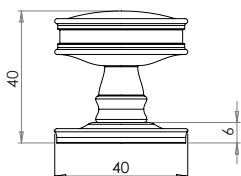

Unsprung

Diameter 65mm Projection 65mm Rose 65mm

Available finishes

BUR100AB BUR100DB BUR100PN BUR100SB BUR100SN

Berkeley Cupboard Knob Furniture

Available finishes

BUR110AB BUR110DB BUR110PN BUR110SB BUR110SN

Bloomsbury Mortice Knob Furniture

Unsprung

Diameter 65mm Projection 65mm Rose 65mm

Available finishes

BUR101AB BUR101DB BUR101PN BUR101SB BUR101SN

Bloomsbury Cupboard Knob Furniture

Available finishes

BUR111AB BUR111DB BUR111PN BUR111SB BUR111SN