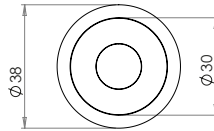

Burlington Range Matching Door Stops

Floor Mounted Door Stops

Available finishes

BUR960AB BUR960DB BUR960PN BUR960SB BUR960SN

BUR961AB BUR961DB BUR961PN BUR961SB BUR961SN

BUR962AB BUR962DB BUR962PN BUR962SB BUR962SN

BUR963AB BUR963DB BUR963PN BUR963SB BUR963SN