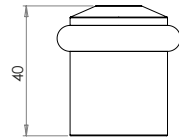

Burlington Range Matching Door Stops

Floor Mounted Door Stops

Available finishes

BUR960AB BUR960DB BUR960PN BUR960SB BUR960SN

BUR961AB BUR961DB BUR961PN BUR961SB BUR961SN

BUR962AB BUR962DB BUR962PN BUR962SB BUR962SN

BUR963AB BUR963DB BUR963PN BUR963SB BUR963SN