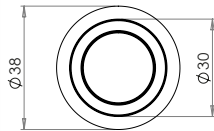

Burlington Range Matching Door Stops

Floor Mounted Door Stops

Available finishes

BUR960AB BUR960DB BUR960PN BUR960SB BUR960SN

BUR961AB BUR961DB BUR961PN BUR961SB BUR961SN

Stepped

BUR962AB BUR962DB BUR962PN BUR962SB BUR962SN

BUR963AB BUR963DB BUR963PN BUR963SB BUR963SN