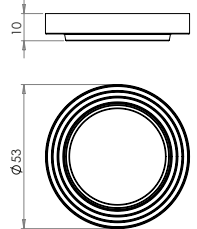

BUR53AB BUR53DB BUR53PN BUR53SB BUR53SN