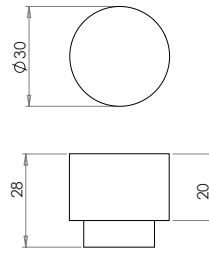

Westminster Cabinet Furniture

n.b. Handles may be fitted without roses if required

Cupboard Knobs