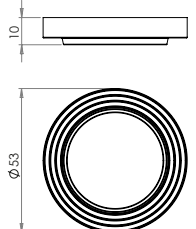

Matching Escutcheons

Matching Turn & Release

See Pages 14 & 15 for full details

Knightsbridge Lever on Rose

Choose your handle and then select outer rose design. The choice is yours.

*n.b. lever is shown with Plain Rose.
Roses are not supplied with levers.
Please select rose required from below*