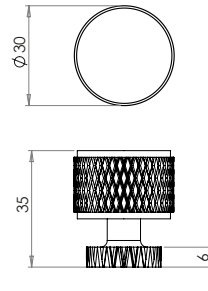

Centres 96mm

BUR510AB BUR510DB BUR510PN BUR510SB BUR510SN

Dia: (A) Ø18mm | Length: (B) 145mm | Depth: (C) 41.50mm

Centres 128mm

BUR511AB BUR511DB BUR511PN BUR511SB BUR511SN

Dia: (A) Ø18mm | Length: (B) 177mm | Depth: (C) 41.50mm

Centres 224mm

BUR512AB BUR512DB BUR512PN BUR512SB BUR512SN

Dia: (A) Ø18mm | Length: (B) 273mm | Depth: (C) 41.50mm

Piccadilly Cabinet Furniture

n.b. Handles may be fitted without roses if required

Cupboard Knobs

BUR410AB BUR410DB BUR410PN BUR410SB BUR410SN

Dia: (A) Ø15mm | Length: (B) 126mm | Depth: (C) 40mm

Centres 128mm

BUR411AB BUR411DB BUR411PN BUR411SB BUR411SN

Dia: (A) Ø15mm | Length: (B) 160mm | Depth: (C) 40mm