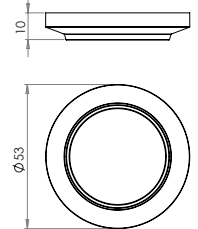

BUR51AB BUR51DB BUR51PN BUR51SB BUR51SN