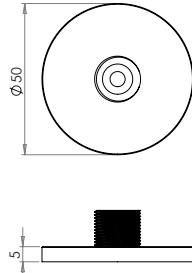

Door Stop base Choices

Plain