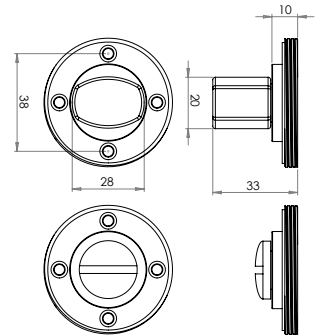

BUR81AB BUR81DB BUR81PN BUR81SB BUR81SN