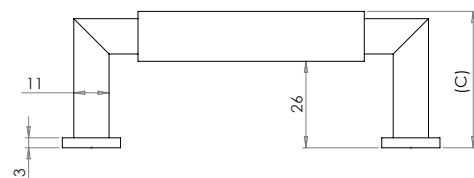

Centres 128mm

BUR311AB BUR311DB BUR311PN BUR311SB BUR311SN

Dia: (A) Ø15mm | Length: (B) 145.5mm | Depth: (C) 41mm

Centres 224mm

BUR312AB BUR312DB BUR312PN BUR312SB BUR312SN

Dia: (A) Ø15mm | Length: (B) 241.5mm | Depth: (C) 41mm