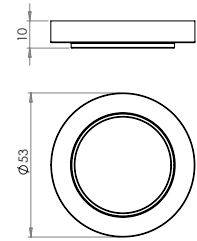

Available finishes

BUR50AB BUR50DB BUR50PN BUR50SB BUR50SN