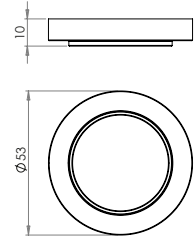

Available finishes

BUR50AB BUR50DB BUR50PN BUR50SB BUR50SN