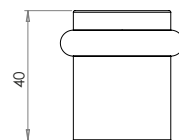

Burlington Range Matching Door Stops

Floor Mounted Door Stops

Available finishes

BUR960AB BUR960DB BUR960PN BUR960SB BUR960SN

BUR961AB BUR961DB BUR961PN BUR961SB BUR961SN

BUR962AB BUR962DB BUR962PN BUR962SB BUR962SN

Reeded

BUR963AB BUR963DB BUR963PN BUR963SB BUR963SN