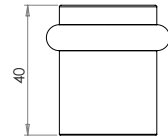

Burlington Range Matching Door Stops

Floor Mounted Door Stops

Plain