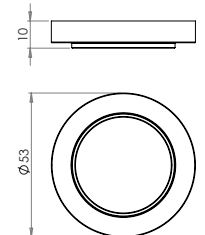

Available finishes

BUR50AB BUR50DB BUR50PN BUR50SB BUR50SN