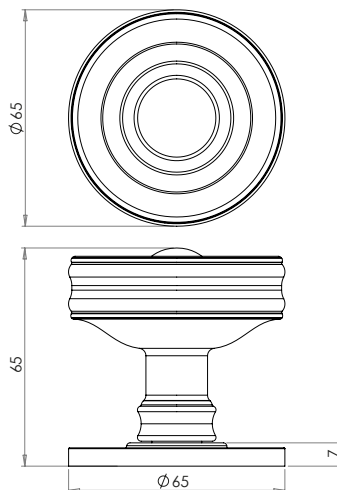

Unsprung

Diameter 65mm Projection 65mm Rose 65mm

Available finishes

BUR100AB BUR100DB BUR100PN BUR100SB BUR100SN

Berkeley Cupboard Knob Furniture

Available finishes

BUR110AB BUR110DB BUR110PN BUR110SB BUR110SN

Bloomsbury Mortice Knob Furniture

Unsprung

Diameter 65mm Projection 65mm Rose 65mm

Available finishes

BUR101AB BUR101DB BUR101PN BUR101SB BUR101SN

Bloomsbury Cupboard Knob Furniture

Available finishes

BUR111AB BUR111DB BUR111PN BUR111SB BUR111SN