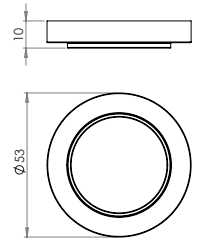

Available finishes

BUR50AB BUR50DB BUR50PN BUR50SB BUR50SN