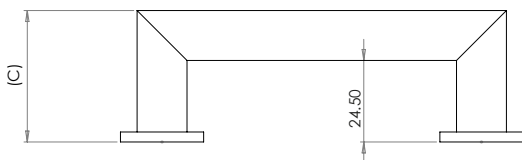

Dia: (A) Ø15mm | Length (B) 143mm | Depth: (C) 39.50mm

224mm Centres

BUR212AB BUR212DB BUR212PN BUR212SB BUR212SN

Dia: (A) Ø15mm | Length (B) 249mm | Depth: (C) 39.50mm

Belgrave Cabinet Furniture

n.b. Handles may be fitted without roses if required