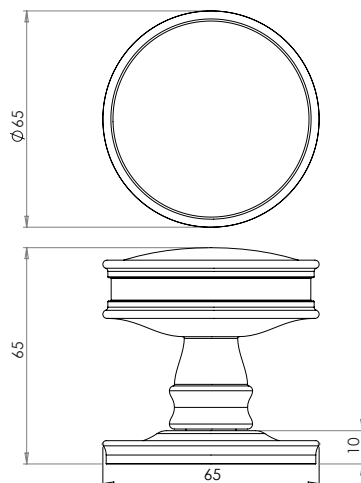

Unsprung

Diameter 65mm Projection 65mm Rose 65mm

Available finishes

BUR100AB BUR100DB BUR100PN BUR100SB BUR100SN

Berkeley Cupboard Knob Furniture

Available finishes

BUR110AB BUR110DB BUR110PN BUR110SB BUR110SN

Bloomsbury Mortice Knob Furniture

Unsprung

Diameter 65mm Projection 65mm Rose 65mm

Available finishes

BUR101AB BUR101DB BUR101PN BUR101SB BUR101SN

Bloomsbury Cupboard Knob Furniture

Available finishes

BUR111AB BUR111DB BUR111PN BUR111SB BUR111SN