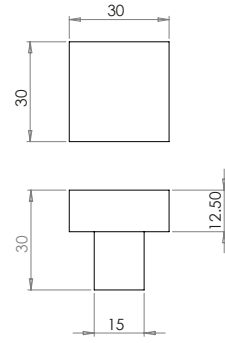

Trafalgar Cabinet Furniture

n.b. Handles may be fitted without roses if required

Cupboard Knobs