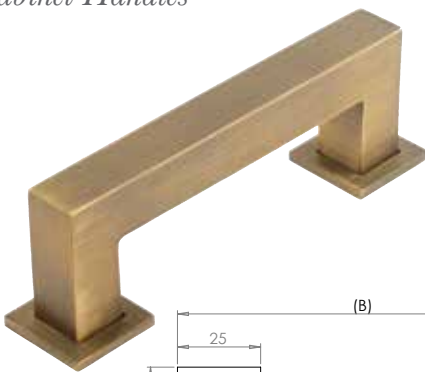

Cabinet Handles