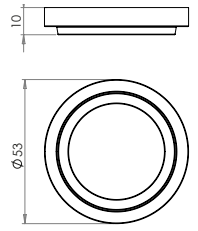

BUR52AB BUR52DB BUR52PN BUR52SB BUR52SN