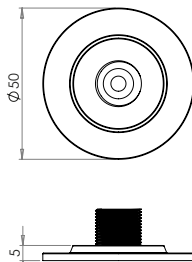

Burlington Range Matching Door Stops

n.b. can be fitted without bases

Wall Mounted Door Stops

Available finishes

BUR970AB BUR970DB BUR970PN BUR970SB BUR970SN

Door Stop base Choices

Plain

Available finishes

BUR971AB BUR971DB BUR971PN BUR971SB BUR971SN

Chamfered

BUR972AB BUR972DB BUR972PN BUR972SB BUR972SN

Stepped

BUR973AB BUR973DB BUR973PN BUR973SB BUR973SN

Reeded

BUR974AB BUR974DB BUR974PN BUR974SB BUR974SN