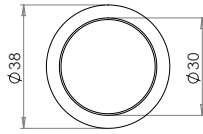

Burlington Range Matching Door Stops

Floor Mounted Door Stops

Plain