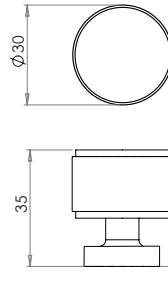

Belgrave Cabinet Furniture

n.b. Handles may be fitted without roses if required

Cupboard Knobs