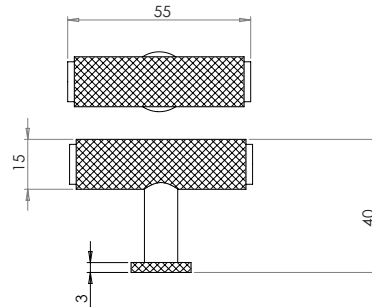

T Bar Cupboard Knob

Available finishes

BUR401AB BUR401DB BUR401PN BUR401SB BUR401SN