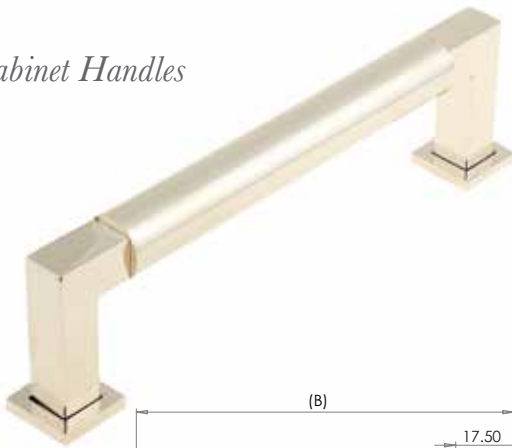

T Bar Cupboard Knob

Available finishes

BUR301AB BUR301DB BUR301PN BUR301SB BUR301SN

Cabinet Handles

Available finishes

Centres 96mm

BUR310AB BUR310DB BUR310PN BUR310SB BUR310SN

Dia: (A) Ø15mm | Length: (B) 113.5mm | Depth: (C) 41mm