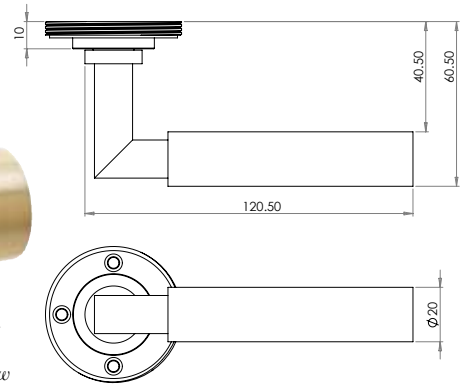

Westminster Lever on Rose

Choose your handle and then select outer rose design. The choice is yours.

*n.b. lever is shown with Plain Rose.
Roses are not supplied with levers.
Please select rose required from below*