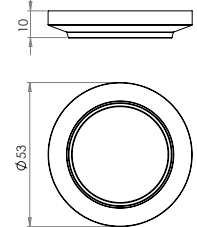

BUR51AB BUR51DB BUR51PN BUR51SB BUR51SN