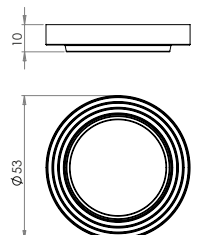

BUR53AB BUR53DB BUR53PN BUR53SB BUR53SN