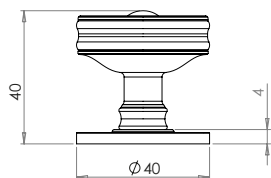

Bloomsbury Mortice Knob Furniture

Unsprung

Diameter 65mm Projection 65mm Rose 65mm

Available finishes

BUR101AB BUR101DB BUR101PN BUR101SB BUR101SN

Bloomsbury Cupboard Knob Furniture

Available finishes

BUR111AB BUR111DB BUR111PN BUR111SB BUR111SN