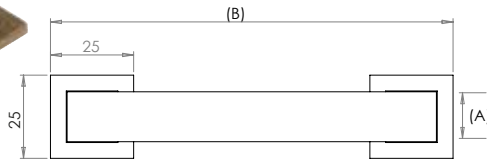

Cabinet Handles