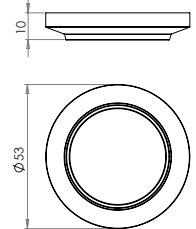

BUR51AB BUR51DB BUR51PN BUR51SB BUR51SN