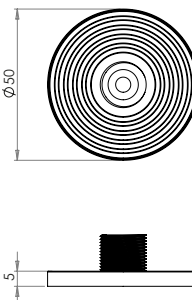

Burlington Range Matching Door Stops

n.b. can be fitted without bases

Wall Mounted Door Stops

Available finishes

BUR970AB BUR970DB BUR970PN BUR970SB BUR970SN

Door Stop base Choices

Plain

Available finishes

BUR971AB BUR971DB BUR971PN BUR971SB BUR971SN

Chamfered

BUR972AB BUR972DB BUR972PN BUR972SB BUR972SN

Stepped

BUR973AB BUR973DB BUR973PN BUR973SB BUR973SN

Reeded

BUR974AB BUR974DB BUR974PN BUR974SB BUR974SN