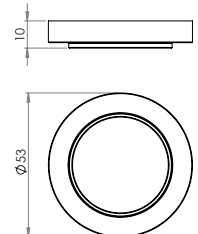

Available finishes

BUR50AB BUR50DB BUR50PN BUR50SB BUR50SN