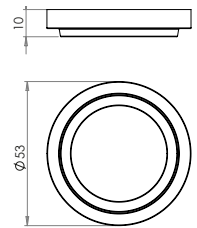

BUR52AB BUR52DB BUR52PN BUR52SB BUR52SN