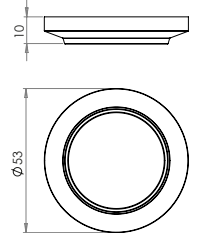

BUR51AB BUR51DB BUR51PN BUR51SB BUR51SN