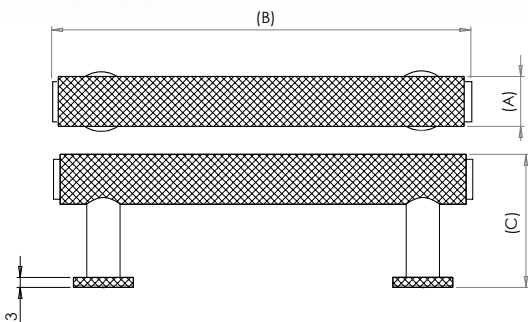

Cabinet Handles