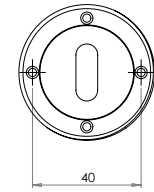

Available finishes

BUR60AB BUR60DB BUR60PN BUR60SB BUR60SN