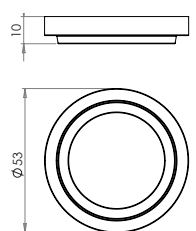

BUR52AB BUR52DB BUR52PN BUR52SB BUR52SN