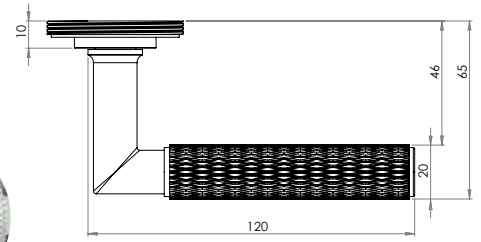

Matching Escutcheons

Matching Turn & Release

See Pages 14 & 15 for full details

Piccadilly Lever on Rose

Choose your handle and then select outer rose design. The choice is yours.

*n.b. lever is shown with Plain Rose.
Roses are not supplied with levers.
Please select rose required from below*