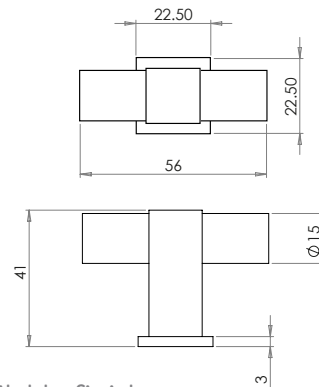

T Bar Cupboard Knob

Available finishes

BUR301AB BUR301DB BUR301PN BUR301SB BUR301SN

Cabinet Handles

Available finishes

Centres 96mm

BUR310AB BUR310DB BUR310PN BUR310SB BUR310SN

Dia: (A) Ø15mm | Length: (B) 113.5mm | Depth: (C) 41mm

Centres 96mm

BUR510AB BUR510DB BUR510PN BUR510SB BUR510SN

Dia: (A) Ø18mm | Length: (B) 145mm | Depth: (C) 41.50mm

Centres 128mm

BUR511AB BUR511DB BUR511PN BUR511SB BUR511SN

Dia: (A) Ø18mm | Length: (B) 177mm | Depth: (C) 41.50mm