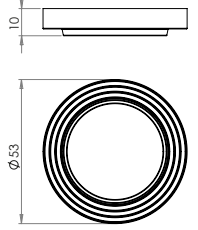

BUR53AB BUR53DB BUR53PN BUR53SB BUR53SN