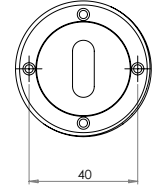

Available finishes

BUR60AB BUR60DB BUR60PN BUR60SB BUR60SN