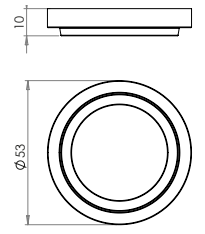

BUR52AB BUR52DB BUR52PN BUR52SB BUR52SN