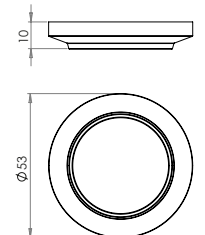

BUR51AB BUR51DB BUR51PN BUR51SB BUR51SN