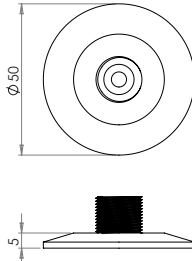

Burlington Range Matching Door Stops

n.b. can be fitted without bases

Wall Mounted Door Stops

Available finishes

BUR970AB BUR970DB BUR970PN BUR970SB BUR970SN

Door Stop base Choices

Plain

Available finishes

BUR971AB BUR971DB BUR971PN BUR971SB BUR971SN

Chamfered

BUR972AB BUR972DB BUR972PN BUR972SB BUR972SN

Stepped

BUR973AB BUR973DB BUR973PN BUR973SB BUR973SN

Reeded

BUR974AB BUR974DB BUR974PN BUR974SB BUR974SN