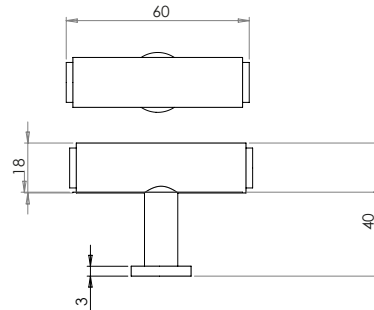

T Bar Cupboard Knob