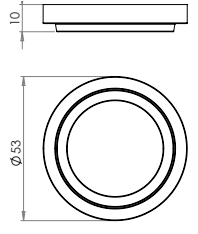

BUR52AB BUR52DB BUR52PN BUR52SB BUR52SN