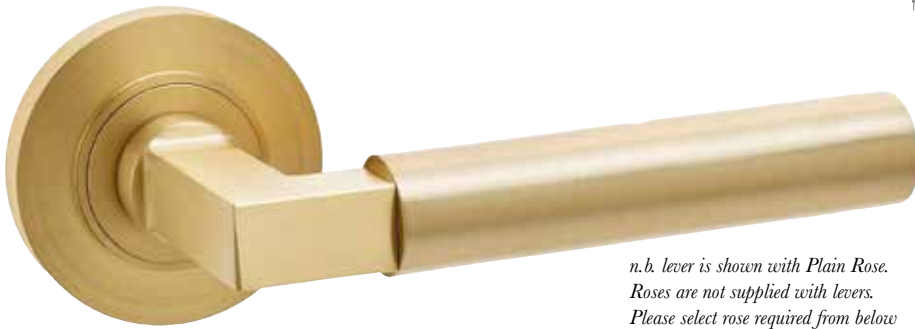

BUR52AB BUR52DB BUR52PN BUR52SB BUR52SN

Reeded

BUR53AB BUR53DB BUR53PN BUR53SB BUR53SN

Matching Escutcheons

Matching Turn & Release

See Pages 14 & 15 for full details

Discover the range

www.frelan.co.uk

Westminster Lever on Rose

Choose your handle and then select outer rose design. The choice is yours.

*n.b. lever is shown with Plain Rose.
Roses are not supplied with levers.
Please select rose required from below*