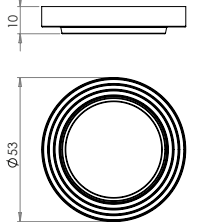

Matching Escutcheons

Matching Turn & Release

See Pages 14 & 15 for full details

Piccadilly Lever on Rose

Choose your handle and then select outer rose design. The choice is yours.

*n.b. lever is shown with Plain Rose.
Roses are not supplied with levers.
Please select rose required from below*