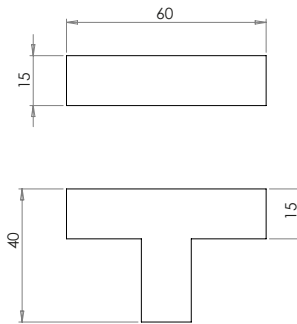

T Bar Cupboard Knob