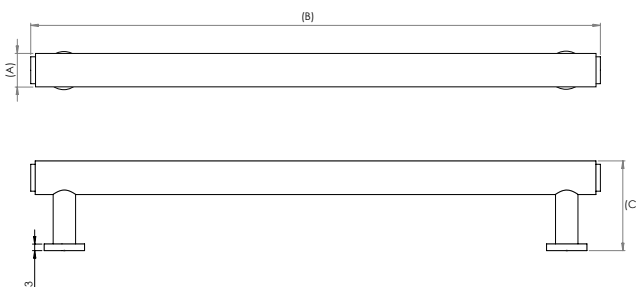

Centres 96mm

BUR510AB BUR510DB BUR510PN BUR510SB BUR510SN

Dia: (A) Ø18mm | Length: (B) 145mm | Depth: (C) 41.50mm

Centres 128mm

BUR511AB BUR511DB BUR511PN BUR511SB BUR511SN

Dia: (A) Ø18mm | Length: (B) 177mm | Depth: (C) 41.50mm

Centres 224mm

BUR512AB BUR512DB BUR512PN BUR512SB BUR512SN

Dia: (A) Ø18mm | Length: (B) 273mm | Depth: (C) 41.50mm

Piccadilly Cabinet Furniture

n.b. Handles may be fitted without roses if required

Cupboard Knobs