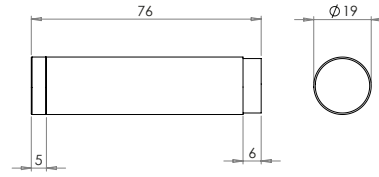

Burlington Range Matching Door Stops

n.b. can be fitted without bases

Wall Mounted Door Stops

Available finishes

BUR970AB BUR970DB BUR970PN BUR970SB BUR970SN

Door Stop base Choices

Plain

Available finishes

BUR971AB BUR971DB BUR971PN BUR971SB BUR971SN

Chamfered

BUR972AB BUR972DB BUR972PN BUR972SB BUR972SN

Stepped

BUR973AB BUR973DB BUR973PN BUR973SB BUR973SN

Reeded

BUR974AB BUR974DB BUR974PN BUR974SB BUR974SN