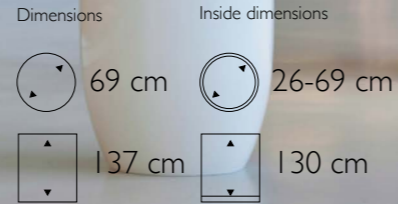

Chapeau Denmark high shine white

COLOURFUL

Deze unieke collectie bestaat uit een grote diversiteit aan vormen en maten welke onderling goed te combineren zijn. Deze collectie wordt namelijk op een zelfde wijze geproduceerd. De producten zijn waterdicht, vorstbestendig en voorzien van een UV bestendige lak. Ook is een groot deel te voorzien van zwenkwielen waarvan de meeste verzonken, hierdoor zijn de wielen niet zichtbaar.

Recycling

Deze in Europa geproduceerde collectie heeft als grondstof gerecyclede Polystyrol kunststof (PS), hierdoor zijn de producten uit deze serie ook na gebruik weer volledig recyclebaar.

Kleurmogelijkheden

Naast 10 standaard RAL kleuren kan deze collectie in iedere gewenste kleur geleverd worden. Er kan een keuze gemaakt worden tussen een Structuur-, Mat- of Hoogglanslak. De toegepaste lakken zijn water gedragen.