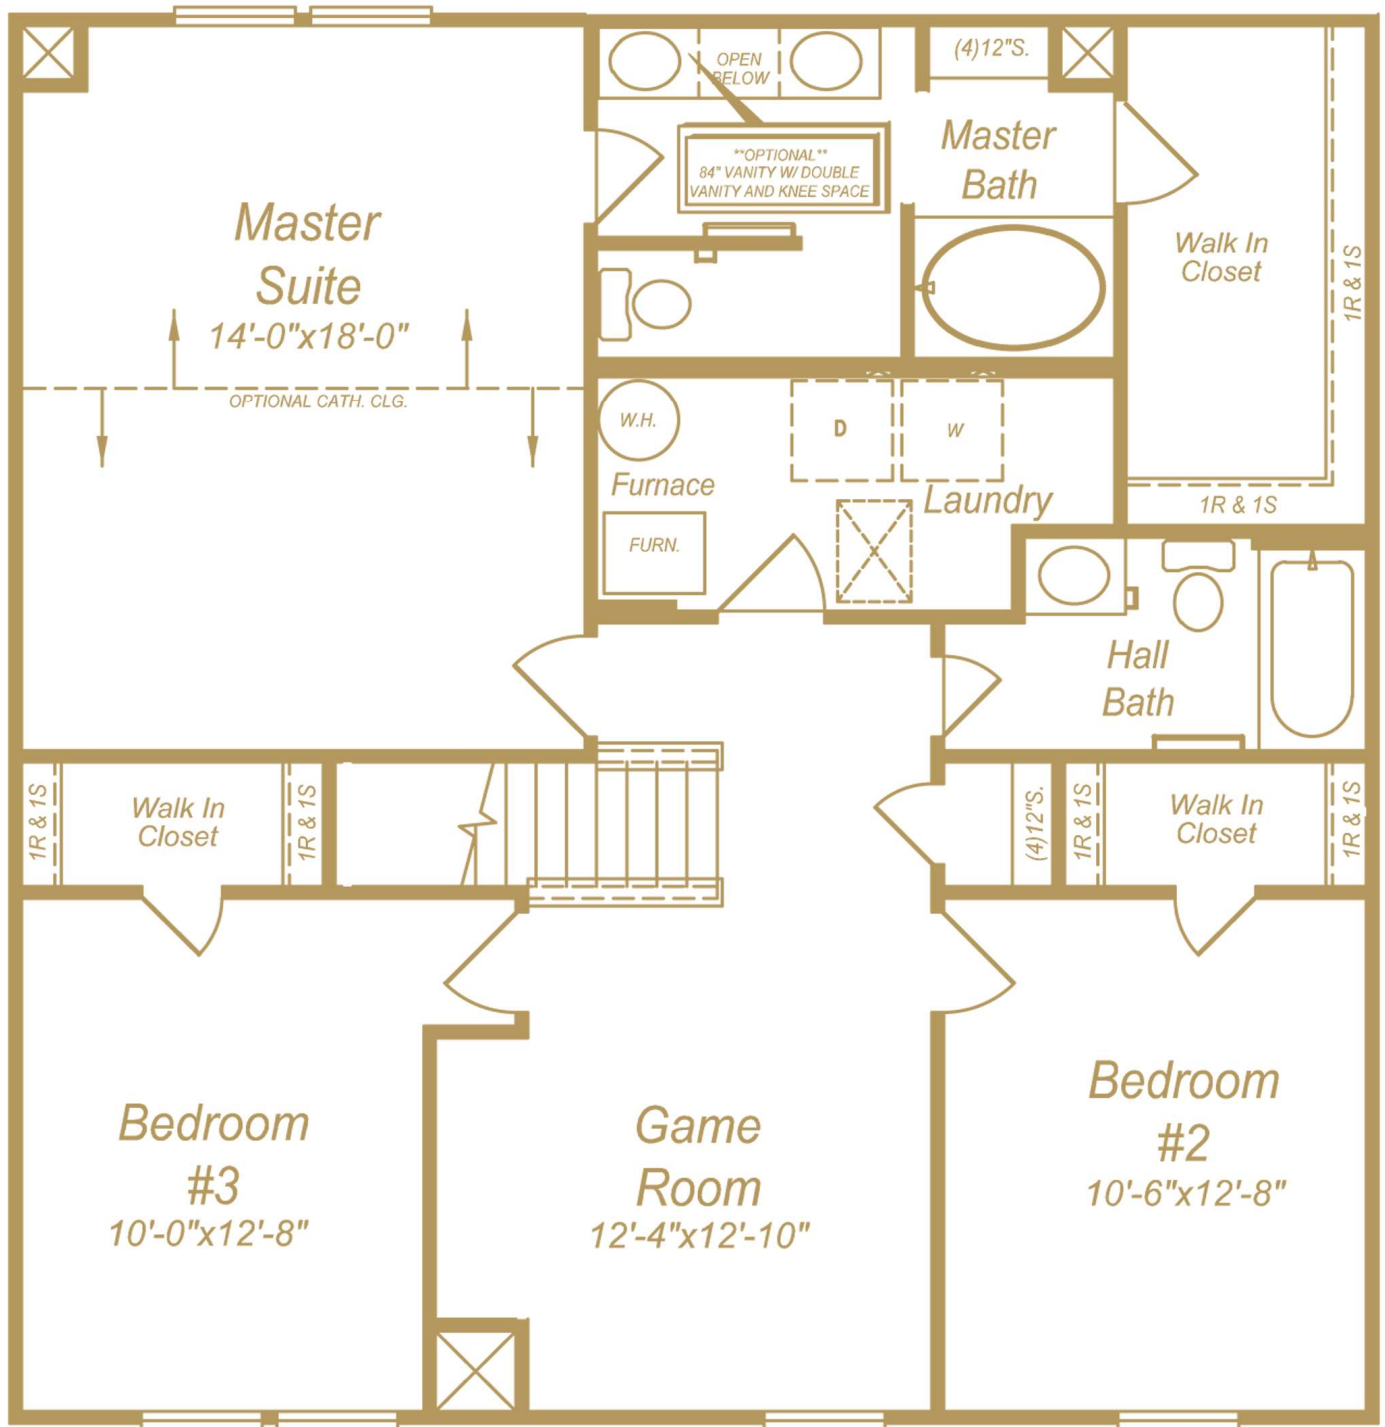

The 1997 at Rolling Meadow

Greensburg, Indiana

Main Floorplan

1/19/19

BEACON
BUILDERS

The 1997 at Rolling Meadow

Greensburg, Indiana

Second Floor 3 Bedroom Plan

1/19/19

BEACON
BUILDERS

The 1997 at Rolling Meadow

Greensburg, Indiana

Second Floor 4 Bedroom Plan

1/19/19